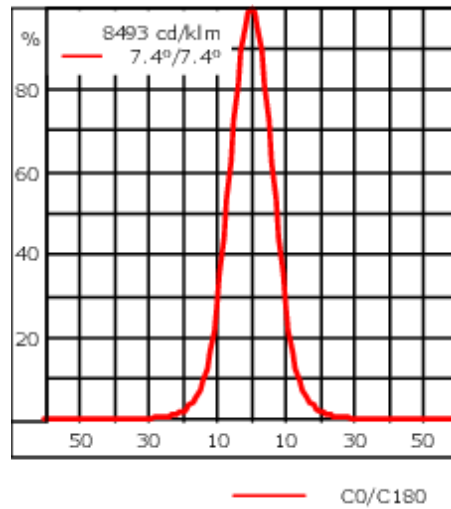

145-7965

FLC321 Space frame

we-ef

Specifications

Material description

Body	Marine-grade, die-cast aluminium alloy
Lens	Safety glass lens
Colours	■ RAL9004 Signal black ■ RAL9006 White aluminium ■ RAL9007 Grey aluminium ■ RAL7016 Anthracite grey ■ RAL9016 Traffic white
Gasket	Silicone CCG® Controlled Compression Gasket
Fasteners	PCS hardware
Ingress protection	IP66
Impact resistance	IK08
Corrosion resistance	5CE
Windage	0.065 m²

Electrical description

Driver / Ballast	Integral EC electronic converter

Additional information

Lifetime	Ta=25° L90B10 > 90000h
Energy efficiency class	C-D (Light source)

Fagerhult Lighting Ltd

33-34 Dolben Street, SE1 0UQ London, United Kingdom

<https://we-ef.com/uk>

Subject to technical changes and errors. - Generated on 23/10/2024