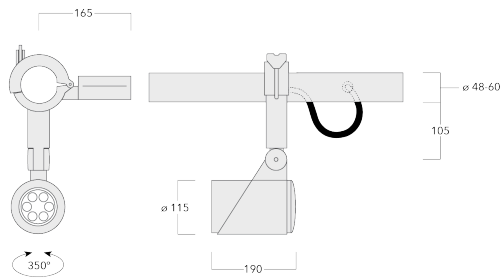

145-7967

FLC321 Space frame

we-ef

Specifications

Material description

Body	Marine-grade, die-cast aluminium alloy
Lens	Safety glass lens
Colours	RAL9004 Signal black RAL9006 White aluminium RAL9007 Grey aluminium RAL7016 Anthracite grey RAL9016 Traffic white
Gasket	Silicone CCG® Controlled Compression Gasket
Fasteners	PCS hardware
Ingress protection	IP66
Impact resistance	IK08
Corrosion resistance	5CE
Windage	0.065 m²

Electrical description

Driver / Ballast	Integral EC electronic converter

Additional information

Lifetime	Ta=25° L90B10 > 90000h
Energy efficiency class	C-D (Light source)

Fagerhult Lighting Ltd

33-34 Dolben Street, SE1 0UQ London, United Kingdom

<https://we-ef.com/uk>

Subject to technical changes and errors. - Generated on 08/06/2025