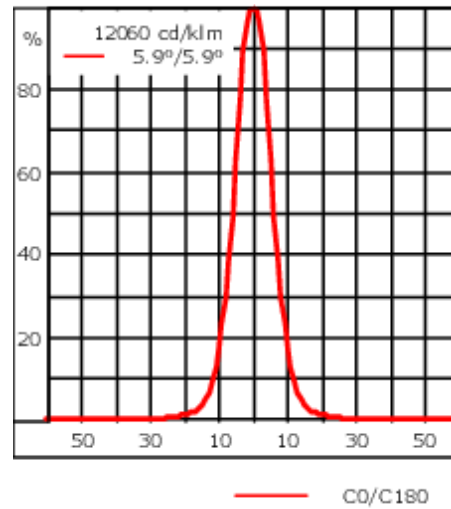

145-7967

FLC321 Space frame

we-ef

Specifications

Material description

Body	Marine-grade, die-cast aluminium alloy
Lens	Safety glass lens
Colours	RAL9004 Signal black RAL9006 White aluminium RAL9007 Grey aluminium RAL7016 Anthracite grey RAL9016 Traffic white
Gasket	Silicone CCG® Controlled Compression Gasket
Fasteners	PCS hardware
Ingress protection	IP66
Impact resistance	IK08
Corrosion resistance	5CE
Windage	0.065 m²

Electrical description

Driver / Ballast	Integral EC electronic converter

Additional information

Lifetime	Ta=25° L90B10 > 90000h
Energy efficiency class	C-D (Light source)

Fagerhult Lighting Ltd

33-34 Dolben Street, SE1 0UQ London, United Kingdom

<https://we-ef.com/uk>

Subject to technical changes and errors. - Generated on 08/06/2025