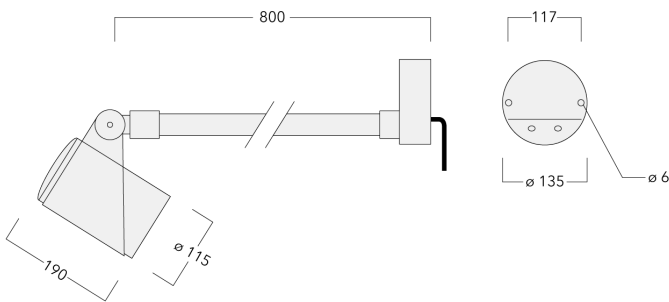

Specifications

Material description

Body	Marine-grade, all aluminium construction
Lens	Safety glass lens
Colours	RAL9004 Signal black RAL9006 White aluminium RAL9007 Grey aluminium RAL7016 Anthracite grey RAL9016 Traffic white
Gasket	Silicone CCG® Controlled Compression Gasket
Fasteners	PCS hardware
Ingress protection	IP66
Impact resistance	IK08
Corrosion resistance	5CE

Electrical description

Driver / Ballast	Integral EC electronic converter

Additional information

Lifetime	Ta=25° L90B10 > 90000h
Energy efficiency class	C-D (Light source)