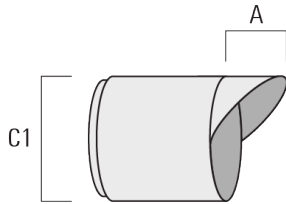

Knuckle permits 340° rotation, forward tilt 54° and backward tilt 90°.

Optical accessories are factory-installed. To be specified at time of ordering.

Weight	4.30 kg
Light distribution	symmetric, wide beam [B]
Light source	LED-6/26W / 1400 mA - 2700K
CRI	80
Power supply	EC
LEDs	6
Rated input power	29 W
Nominal Lumen (lm)	
LED Lumen	520
Total Lumen	3120
Tj	85
Rated lumens (lm)	
LED Lumen	277.6
Total Lumen	1665.8
Ta	25

Description	Part ID	C1
IO-360-FLC321	145-9992	87

Linear spread lens

Description	Part ID	C1
IO-180-FLC321	145-9991	87

FLC321 Wall bracket

Wallwash lens

Description	Part ID	C1
IO-20-FLC321	145-9993	87

Honeycomb louvre

Description	Part ID	C1
Honeycomb louvre IW	145-9994	87

FLC321 Wall bracket

Glare shield

Description	Part ID	A	C1
ES-FLC321	145-9995	55	114

Snoot

Description	Part ID	A	C1
ET-FLC321	145-9996	56	114