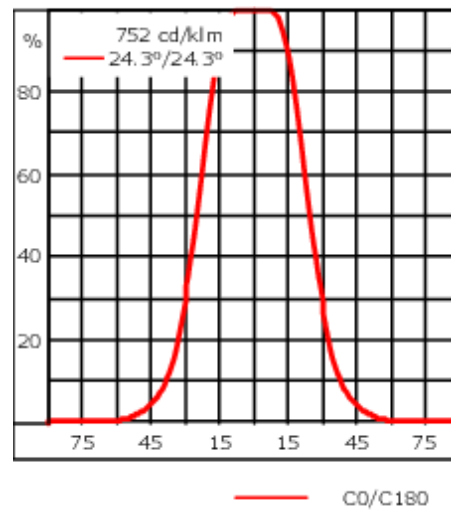

Specifications

Material description

Body	Marine-grade, all aluminium construction
Lens	Safety glass lens
Colours	RAL9004 Signal black RAL9006 White aluminium RAL9007 Grey aluminium RAL7016 Anthracite grey RAL9016 Traffic white
Gasket	Silicone CCG® Controlled Compression Gasket
Fasteners	PCS hardware
Ingress protection	IP66
Impact resistance	IK08
Corrosion resistance	5CE

Electrical description

Driver / Ballast	Integral EC electronic converter

Additional information

Lifetime	Ta=25° L90B10 > 90000h
Energy efficiency class	C-D (Light source)