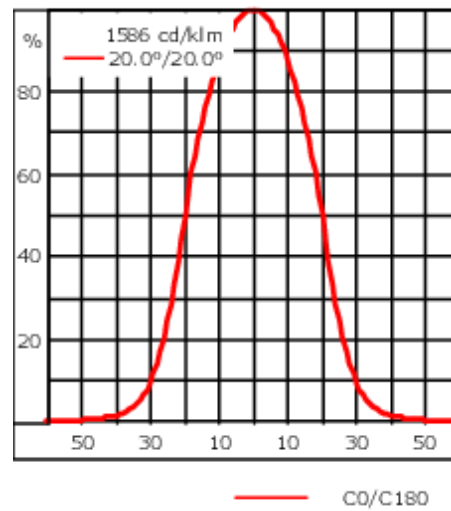

Specifications

Material description

Body	Marine-grade, all aluminium construction
Lens	Safety glass lens
Colours	 RAL9004 Signal black RAL9006 White aluminium RAL9007 Grey aluminium RAL7016 Anthracite grey RAL9016 Traffic white
Gasket	Silicone CCG® Controlled Compression Gasket
Fasteners	PCS hardware
Ingress protection	IP66
Impact resistance	IK08
Corrosion resistance	5CE

Electrical description

Driver / Ballast	DALI

Additional information

Lifetime	Ta=25° L90B10 > 90000h
Energy efficiency class	C-D (Light source)