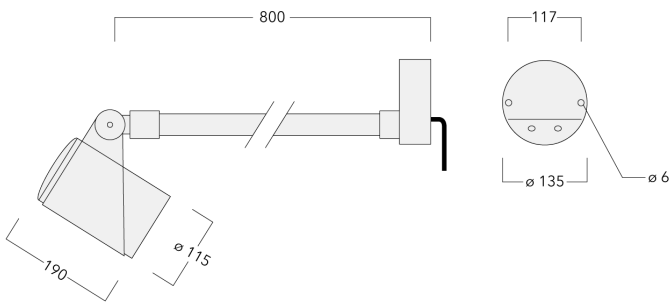

Specifications

Material description

Body	Marine-grade, all aluminium construction
Lens	Safety glass lens
Colours	 RAL9004 Signal black RAL9006 White aluminium RAL9007 Grey aluminium RAL7016 Anthracite grey RAL9016 Traffic white
Gasket	Silicone CCG® Controlled Compression Gasket
Fasteners	PCS hardware
Ingress protection	IP66
Impact resistance	IK08
Corrosion resistance	5CE

Electrical description

Driver / Ballast	DALI

Additional information

Lifetime	Ta=25° L90B10 > 90000h
Energy efficiency class	C-D (Light source)