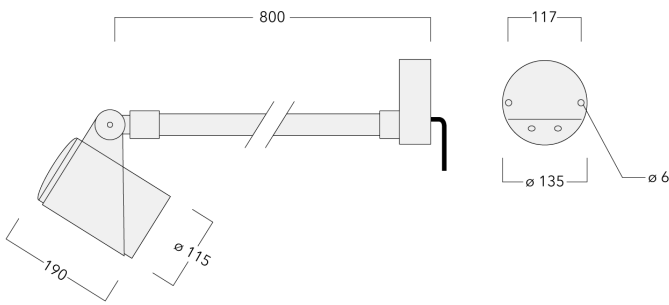

145-7353

FLC321 Wall bracket

we-ef

Description

IP66. IK08. Marine-grade, all aluminium construction. 5CE superior corrosion protection including PCS hardware. Safety glass lens. Silicone CCG® Controlled Compression Gasket. Luminaire is factory-sealed and does not need to be opened during installation.

Knuckle permits 340° rotation, forward tilt 54° and backward tilt 90°.

Optical accessories are factory-installed. To be specified at time of ordering.

Weight	4.30 kg
Light distribution	symmetric, very narrow beam, sharp cut-off [EES]
Light source	LED-6/26W / 1400 mA - 2700K
CRI	80
Power supply	EC
LEDs	6
Rated input power	27 W

Subject to technical changes and errors. - Generated on 06/10/2025

145-7353

FLC321 Wall bracket

we-ef

Specifications

Material description

Body	Marine-grade, all aluminium construction
Lens	Safety glass lens
Colours	<ul style="list-style-type: none"> RAL9004 Signal black RAL9006 White aluminium RAL9007 Grey aluminium RAL7016 Anthracite grey RAL9016 Traffic white
Gasket	Silicone CCG® Controlled Compression Gasket
Fasteners	PCS hardware
Ingress protection	IP66
Impact resistance	IK08
Corrosion resistance	5CE