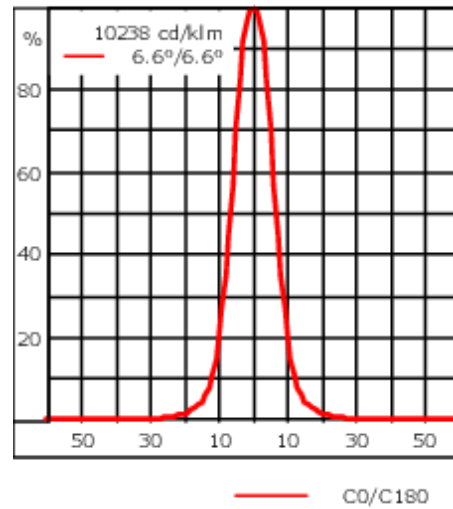

145-7353

FLC321 Wall bracket

we-ef

Specifications

Material description

Body	Marine-grade, all aluminium construction
Lens	Safety glass lens
Colours	 RAL9004 Signal black RAL9006 White aluminium RAL9007 Grey aluminium RAL7016 Anthracite grey RAL9016 Traffic white
Gasket	Silicone CCG® Controlled Compression Gasket
Fasteners	PCS hardware
Ingress protection	IP66
Impact resistance	IK08
Corrosion resistance	5CE

Electrical description

Driver / Ballast	DALI

Additional information

Lifetime	Ta=25° L90B10 > 90000h
Energy efficiency class	C-D (Light source)

Fagerhult Lighting Ltd

33-34 Dolben Street, SE1 0UQ London, United Kingdom

<https://we-ef.com/uk>

Subject to technical changes and errors. - Generated on 06/10/2025