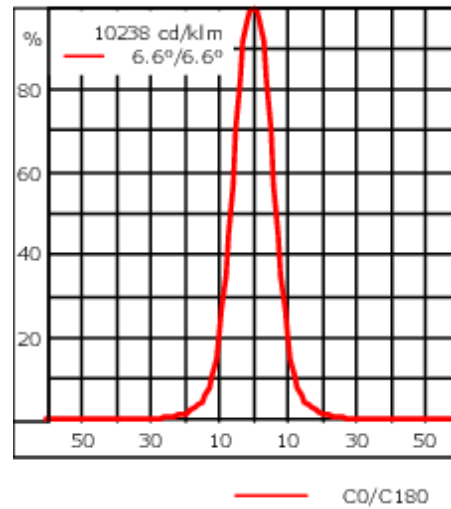

Specifications

Material description

Body	Marine-grade, all aluminium construction
Lens	Safety glass lens
Colours	RAL9004 Signal black RAL9006 White aluminium RAL9007 Grey aluminium RAL7016 Anthracite grey RAL9016 Traffic white
Gasket	Silicone CCG® Controlled Compression Gasket
Fasteners	PCS hardware
Ingress protection	IP66
Impact resistance	IK08
Corrosion resistance	5CE

Electrical description

Driver / Ballast	DALI

Additional information

Lifetime	Ta=25° L90B10 > 90000h
Energy efficiency class	C-D (Light source)