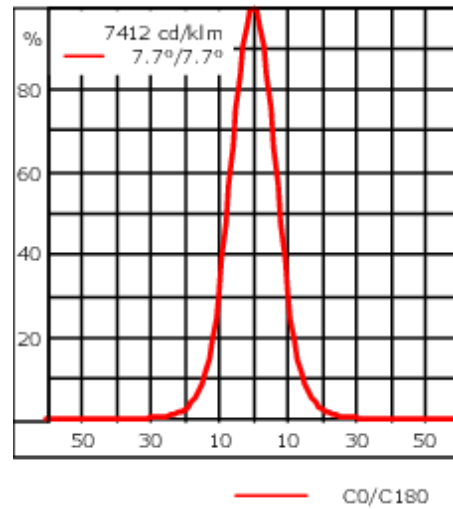

145-7364

FLC321 RAIL66

we-ef

Spécifications

Description du matériel

Corps	Corps en fonte d'aluminium
Lentille	Verre de sécurité
Couleurs	RAL9004 Noir de sécurité RAL9007 Aluminium gris RAL7016 Gris anthracite RAL9016 Blanc signalisation
Joint	Joint silicone CCG®
Visserie	PCS Inox avec recouvrement polymère
IP	IP66
IK	IK08
Protection contre la corrosion	5CE
Surface exposée au vent	0.065 m²

Description électrique

Driver	DALI

Informations complémentaires

Durée de vie	Ta=25° L90B10 > 90000h
Classe d'efficacité énergétique	C-D

WE-EF Switzerland AG

Himmelrichstrasse 6, 6003 Luzern - Téléphone: +41 22 752 49 94

info.switzerland@we-ef.com - <https://we-ef.com/ch_fr>

Sous réserve de modifications techniques et d'erreurs. - Généré le 16/08/2025