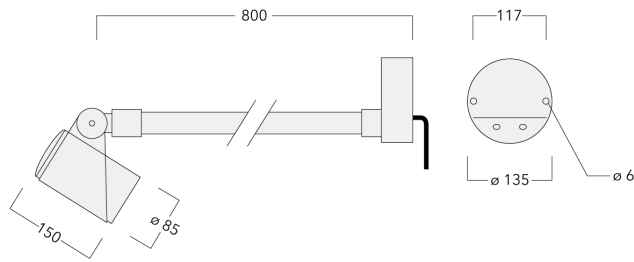

145-7675

FLC311 Wall bracket

we-ef

Description

IP66. IK08. Marine-grade, all aluminium construction. 5CE superior corrosion protection including PCS hardware. Safety glass lens. Silicone CCG® Controlled Compression Gasket. Luminaire is factory-sealed and does not need to be opened during installation.

Knuckle permits 340° rotation, forward tilt 54° and backward tilt 90°.

Optical accessories are factory-installed. To be specified at time of ordering.

Weight	3.20 kg
Light distribution	symmetric, wide beam [B]
Light source	LED-3/6W / 180 mA - 3000 K
CRI	80
Power supply	EC
LEDs	3
Rated input power	7.5 W
Nominal Lumen (lm)	
LED Lumen	260
Total Lumen	780
Tj	85
Rated lumens (lm)	
LED Lumen	198.5
Total Lumen	595.4
Ta	25

Fagerhult Lighting Ltd

33-34 Dolben Street, SE1 0UQ London, United Kingdom

<https://we-ef.com/uk>

Subject to technical changes and errors. - Generated on 23/11/2024

Specifications

Material description

Body	Marine-grade, all aluminium construction
Lens	Safety glass lens
Colours	<ul style="list-style-type: none"> RAL9004 Signal black RAL9006 White aluminium RAL9007 Grey aluminium RAL7016 Anthracite grey RAL9016 Traffic white
Gasket	Silicone CCG® Controlled Compression Gasket
Fasteners	PCS hardware
Ingress protection	IP66
Impact resistance	IK08
Corrosion resistance	5CE
Windage	0.065 m ²