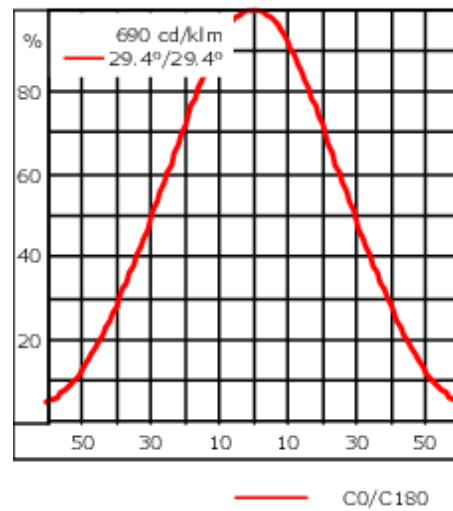

Specifications

Material description

Body	Marine-grade, all aluminium construction
Lens	Safety glass lens
Colours	RAL9004 Signal black RAL9006 White aluminium RAL9007 Grey aluminium RAL7016 Anthracite grey RAL9016 Traffic white
Gasket	Silicone CCG® Controlled Compression Gasket
Fasteners	PCS hardware
Ingress protection	IP66
Impact resistance	IK08
Corrosion resistance	5CE
Windage	0.065 m²

Electrical description

Driver / Ballast	Integral EC electronic converter

Additional information

Lifetime	Ta=25° L90B10 > 90000h
Energy efficiency class	D-E (Light source)