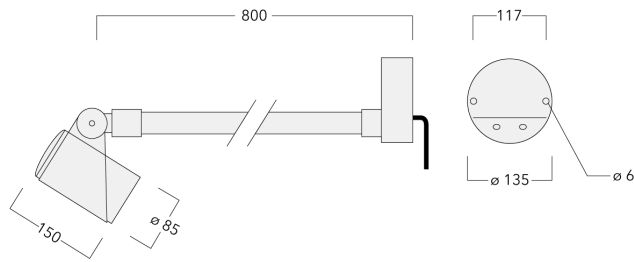

Specifications

Material description

Body	Marine-grade, all aluminium construction
Lens	Safety glass lens
Colours	RAL9004 Signal black RAL9006 White aluminium RAL9007 Grey aluminium RAL7016 Anthracite grey RAL9016 Traffic white
Gasket	Silicone CCG® Controlled Compression Gasket
Fasteners	PCS hardware
Ingress protection	IP66
Impact resistance	IK08
Corrosion resistance	5CE
Windage	0.065 m²

Electrical description

Driver / Ballast	Integral EC electronic converter

Additional information

Lifetime	Ta=25° L90B10 > 90000h
Energy efficiency class	D-E (Light source)