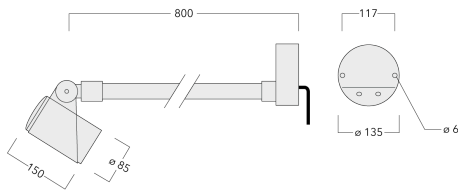

FLC311 Wall bracket

Specifications

Material description

Body	Marine-grade, all aluminium construction
Lens	Safety glass lens
Colours	RAL9004 Signal black RAL9007 Grey aluminium RAL7016 Anthracite grey RAL9016 Traffic white
Gasket	Silicone CCG® Controlled Compression Gasket
Fasteners	PCS hardware
Ingress protection	IP66
Impact resistance	IK08
Corrosion resistance	5CE
Windage	0.065 m²

Electrical description

Driver / Ballast	Integral EC electronic converter (mains voltage). Integral ED electronic driver (24VDC low voltage).

Additional information

Lifetime	Ta=25° L90B10 > 90000h