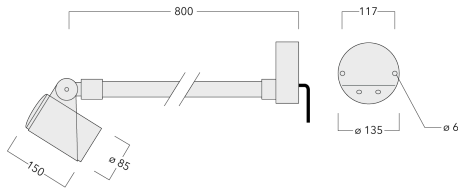

24VDC low voltage versions, 0-10 V Class III.

Knuckle permits 340° rotation, forward tilt 54° and backward tilt 90°.

Remote 24VDC power supply to be ordered separately.

Weight	3.20 kg
Light distribution	symmetric, wide beam [B]
Light source	LED-3/6W / 700 mA - 4000 K
CRI	80
Power supply	EC
LEDs	3
Rated input power	7.5 W

<https://we-ef.com/asia>

Subject to technical changes and errors. - Generated on 23/11/2024

FLC311 Wall bracket

Specifications

Material description

Body	Marine-grade, all aluminium construction
Lens	Safety glass lens
Colours	<div style="display: flex; align-items: center;"> <div style="width: 20px; height: 10px; background-color: black; margin-right: 5px;"></div> RAL9004 Signal black </div> <div style="display: flex; align-items: center; margin-top: 5px;"> <div style="width: 20px; height: 10px; background-color: grey; margin-right: 5px;"></div> RAL9007 Grey aluminium </div> <div style="display: flex; align-items: center; margin-top: 5px;"> <div style="width: 20px; height: 10px; background-color: darkgrey; margin-right: 5px;"></div> RAL7016 Anthracite grey </div> <div style="display: flex; align-items: center; margin-top: 5px;"> <div style="width: 20px; height: 10px; background-color: lightgrey; margin-right: 5px;"></div> RAL9016 Traffic white </div>
Gasket	Silicone CCG® Controlled Compression Gasket
Fasteners	PCS hardware
Ingress protection	IP66
Impact resistance	IK08
Corrosion resistance	5CE
Windage	0.065 m ²