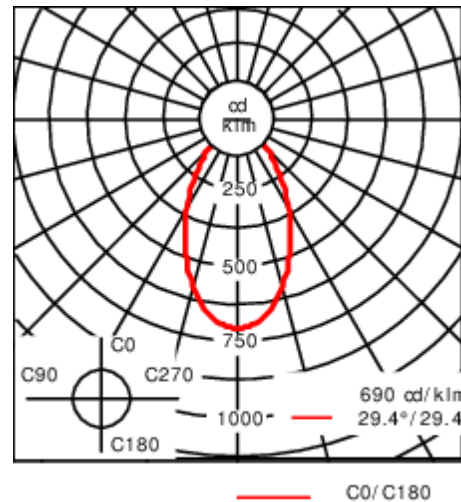

FLC311 Wall bracket

Specifications

Material description

Body	Marine-grade, all aluminium construction
Lens	Safety glass lens
Colours	RAL9004 Signal black RAL9007 Grey aluminium RAL7016 Anthracite grey RAL9016 Traffic white
Gasket	Silicone CCG® Controlled Compression Gasket
Fasteners	PCS hardware
Ingress protection	IP66
Impact resistance	IK08
Corrosion resistance	5CE
Windage	0.065 m²

Electrical description

Driver / Ballast	Integral EC electronic converter (mains voltage). Integral ED electronic driver (24VDC low voltage).

Additional information

Lifetime	Ta=25° L90B10 > 90000h