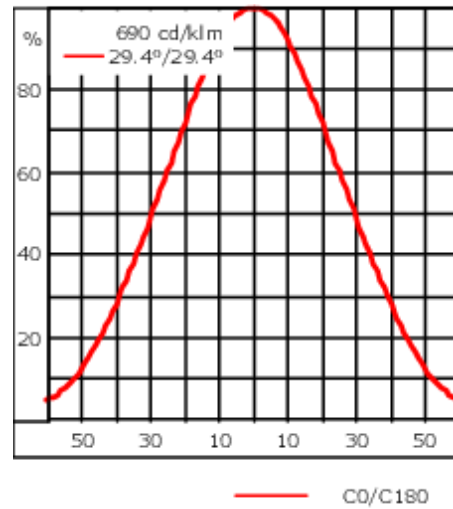

Specifications

Material description

Body	Marine-grade, all aluminium construction
Lens	Safety glass lens
Colours	RAL9004 Signal black RAL9006 White aluminium RAL9007 Grey aluminium RAL7016 Anthracite grey RAL9016 Traffic white
Gasket	Silicone CCG® Controlled Compression Gasket
Fasteners	PCS hardware
Ingress protection	IP66
Impact resistance	IK08
Corrosion resistance	5CE
Windage	0.065 m²

Electrical description

Driver / Ballast	Integral EC electronic converter

Additional information

Lifetime	Ta=25° L90B10 > 90000h
Energy efficiency class	D-E (Light source)