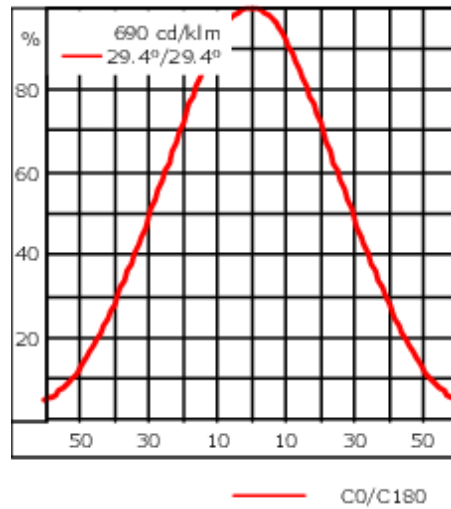

FLC311 Wall bracket

Specifications

Material description

Body	Marine-grade, all aluminium construction
Lens	Safety glass lens
Colours	RAL9004 Signal black RAL9006 White aluminium RAL9007 Grey aluminium RAL7016 Anthracite grey RAL9016 Traffic white
Gasket	Silicone CCG® Controlled Compression Gasket
Fasteners	PCS hardware
Ingress protection	IP66
Impact resistance	IK08
Corrosion resistance	5CE
Windage	0.065 m²

Electrical description

Driver / Ballast	Integral EC electronic converter

Additional information

Lifetime	Ta=25° L90B10 > 90000h
Energy efficiency class	D-E (Light source)