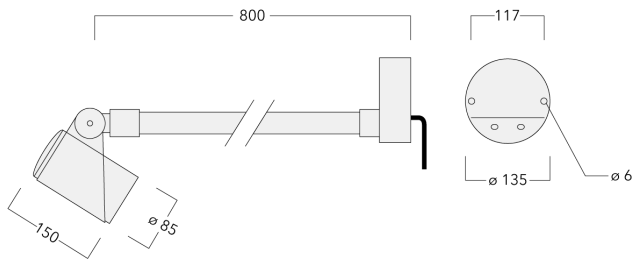

FLC311 Wall bracket

Specifications

Material description

Body	Marine-grade, all aluminium construction
Lens	Safety glass lens
Colours	RAL9004 Signal black RAL9006 White aluminium RAL9007 Grey aluminium RAL7016 Anthracite grey RAL9016 Traffic white
Gasket	Silicone CCG® Controlled Compression Gasket
Fasteners	PCS hardware
Ingress protection	IP66
Impact resistance	IK08
Corrosion resistance	5CE
Windage	0.065 m²

Electrical description

Driver / Ballast	Integral EC electronic converter

Additional information

Lifetime	Ta=25° L90B10 > 90000h
Energy efficiency class	D-E (Light source)