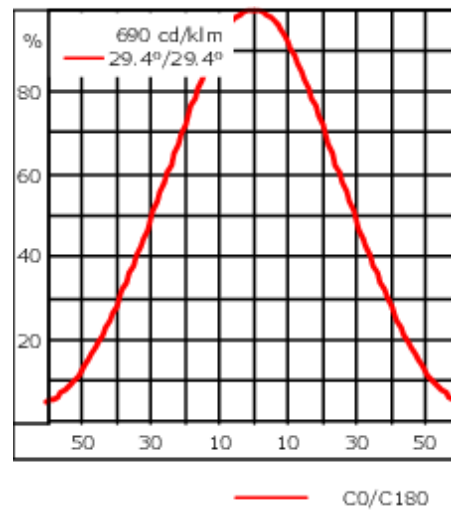

Specifications

Material description

Body	Marine-grade, all aluminium construction
Lens	Safety glass lens
Colours	RAL9004 Signal black RAL9007 Grey aluminium RAL7016 Anthracite grey RAL9016 Traffic white
Gasket	Silicone CCG® Controlled Compression Gasket
Fasteners	PCS hardware
Ingress protection	IP66
Impact resistance	IK08
Corrosion resistance	5CE
Windage	0.065 m²

Electrical description

Driver / Ballast	Integral EC electronic converter (mains voltage). Integral ED electronic driver (24VDC low voltage).

Additional information

Lifetime	Ta=25° L90B10 > 90000h