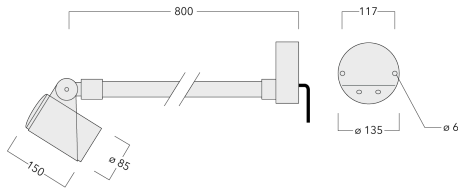

Specifications

Material description

Body	Marine-grade, all aluminium construction
Lens	Safety glass lens
Colours	RAL9004 Signal black RAL9007 Grey aluminium RAL7016 Anthracite grey RAL9016 Traffic white
Gasket	Silicone CCG® Controlled Compression Gasket
Fasteners	PCS hardware
Ingress protection	IP66
Impact resistance	IK08
Corrosion resistance	5CE
Windage	0.065 m²

Electrical description

Driver / Ballast	Integral EC electronic converter (mains voltage). Integral ED electronic driver (24VDC low voltage).

Additional information

Lifetime	Ta=25° L90B10 > 90000h