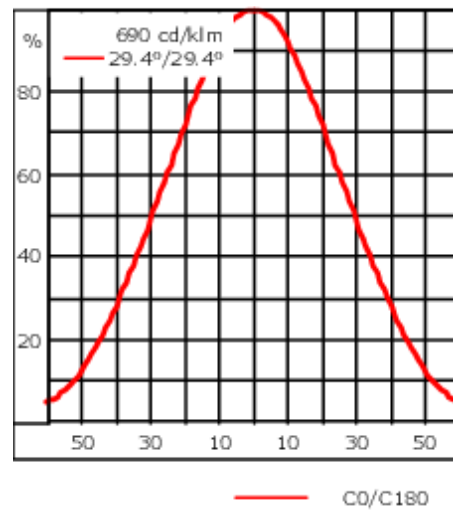

FLC311 Wall bracket

Specifications

Material description

Body	Marine-grade, all aluminium construction
Lens	Safety glass lens
Colours	RAL9004 Signal black RAL9006 White aluminium RAL9007 Grey aluminium RAL7016 Anthracite grey RAL9016 Traffic white
Gasket	Silicone CCG® Controlled Compression Gasket
Fasteners	PCS hardware
Ingress protection	IP66
Impact resistance	IK08
Corrosion resistance	5CE
Windage	0.065 m²

Electrical description

Driver / Ballast	Integral EC electronic converter

Additional information

Lifetime	Ta=25° L90B10 > 90000h
Energy efficiency class	D-E (Light source)