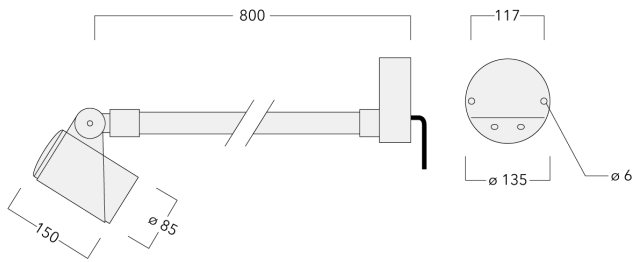

FLC311 Wall bracket

Specifications

Material description

Body	Marine-grade, all aluminium construction
Lens	Safety glass lens
Colours	RAL9004 Signal black RAL9006 White aluminium RAL9007 Grey aluminium RAL7016 Anthracite grey RAL9016 Traffic white
Gasket	Silicone CCG® Controlled Compression Gasket
Fasteners	PCS hardware
Ingress protection	IP66
Impact resistance	IK08
Corrosion resistance	5CE
Windage	0.065 m²

Electrical description

Driver / Ballast	Integral EC electronic converter

Additional information

Lifetime	Ta=25° L90B10 > 90000h
Energy efficiency class	D-E (Light source)