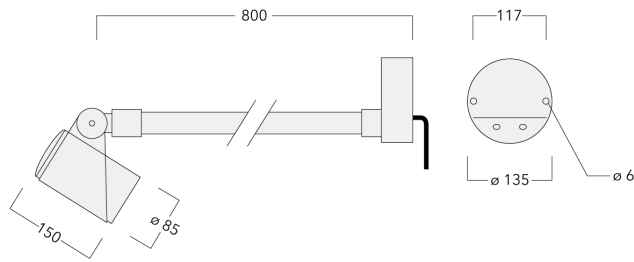

Knuckle permits 340° rotation, forward tilt 54° and backward tilt 90°.

Optical accessories are factory-installed. To be specified at time of ordering.

Weight	3.20 kg
Light distribution	symmetric, wide beam [B]
Light source	LED-3/12W / 350 mA - 3000 K
CRI	80
Power supply	EC
LEDs	3
Rated input power	13.9 W
Nominal Lumen (lm)	
LED Lumen	490
Total Lumen	1470
Tj	85
Rated lumens (lm)	
LED Lumen	374
Total Lumen	1122.1
Ta	25

Fagerhult Lighting Ltd

33-34 Dolben Street, SE1 0UQ London, United Kingdom

<https://we-ef.com/uk>

Subject to technical changes and errors. - Generated on 23/11/2024

Specifications

Material description

Body	Marine-grade, all aluminium construction
Lens	Safety glass lens
Colours	<div style="display: flex; align-items: center;"> <div style="width: 20px; height: 15px; background-color: black; margin-right: 5px;"></div> <div>RAL9004 Signal black</div> </div> <div style="display: flex; align-items: center; margin-top: 5px;"> <div style="width: 20px; height: 15px; background-color: #cccccc; margin-right: 5px;"></div> <div>RAL9006 White aluminium</div> </div> <div style="display: flex; align-items: center; margin-top: 5px;"> <div style="width: 20px; height: 15px; background-color: #808080; margin-right: 5px;"></div> <div>RAL9007 Grey aluminium</div> </div> <div style="display: flex; align-items: center; margin-top: 5px;"> <div style="width: 20px; height: 15px; background-color: #333333; margin-right: 5px;"></div> <div>RAL7016 Anthracite grey</div> </div> <div style="display: flex; align-items: center; margin-top: 5px;"> <div style="width: 20px; height: 15px; background-color: #e0e0e0; margin-right: 5px;"></div> <div>RAL9016 Traffic white</div> </div>
Gasket	Silicone CCG® Controlled Compression Gasket
Fasteners	PCS hardware
Ingress protection	IP66
Impact resistance	IK08
Corrosion resistance	5CE
Windage	0.065 m ²