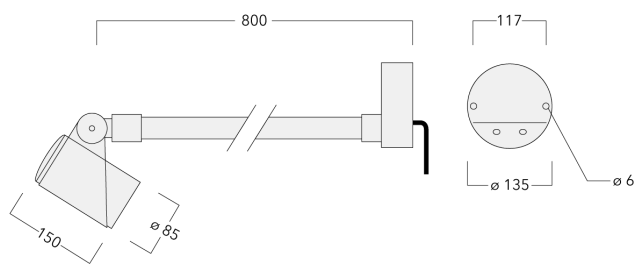

Knuckle permits 340° rotation, forward tilt 54° and backward tilt 90°.

Optical accessories are factory-installed. To be specified at time of ordering.

Weight	3.20 kg
Light distribution	symmetric, wide beam [B]
Light source	LED-3/12W / 350 mA - 4000 K
CRI	80
Power supply	EC
LEDs	3
Rated input power	13.9 W
Nominal Lumen (lm)	
LED Lumen	530
Total Lumen	1590
Tj	85
Rated lumens (lm)	
LED Lumen	404.6
Total Lumen	1213.7
Ta	25

Fagerhult Lighting Ltd

33-34 Dolben Street, SE1 0UQ London, United Kingdom

<https://we-ef.com/uk>

Subject to technical changes and errors. - Generated on 23/11/2024

Specifications

Material description

Body	Marine-grade, all aluminium construction
Lens	Safety glass lens
Colours	<div style="display: flex; align-items: center;"> <div style="width: 20px; height: 15px; background-color: black; margin-right: 5px;"></div> <div>RAL9004 Signal black</div> </div> <div style="display: flex; align-items: center; margin-top: 5px;"> <div style="width: 20px; height: 15px; background-color: #cccccc; margin-right: 5px;"></div> <div>RAL9006 White aluminium</div> </div> <div style="display: flex; align-items: center; margin-top: 5px;"> <div style="width: 20px; height: 15px; background-color: #808080; margin-right: 5px;"></div> <div>RAL9007 Grey aluminium</div> </div> <div style="display: flex; align-items: center; margin-top: 5px;"> <div style="width: 20px; height: 15px; background-color: #333333; margin-right: 5px;"></div> <div>RAL7016 Anthracite grey</div> </div> <div style="display: flex; align-items: center; margin-top: 5px;"> <div style="width: 20px; height: 15px; background-color: #e0e0e0; margin-right: 5px;"></div> <div>RAL9016 Traffic white</div> </div>
Gasket	Silicone CCG® Controlled Compression Gasket
Fasteners	PCS hardware
Ingress protection	IP66
Impact resistance	IK08
Corrosion resistance	5CE
Windage	0.065 m ²