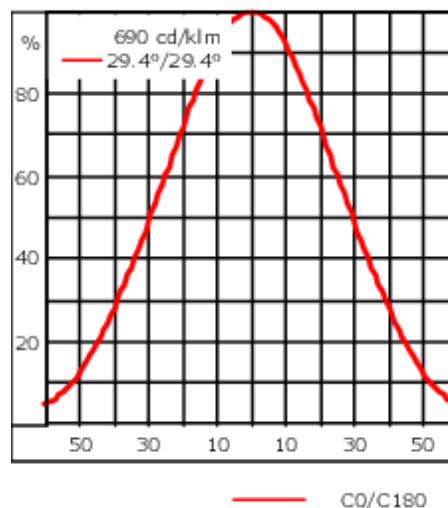

Specifications

Material description

Body	Marine-grade, all aluminium construction
Lens	Safety glass lens
Colours	RAL9004 Signal black RAL9006 White aluminium RAL9007 Grey aluminium RAL7016 Anthracite grey RAL9016 Traffic white
Gasket	Silicone CCG® Controlled Compression Gasket
Fasteners	PCS hardware
Ingress protection	IP66
Impact resistance	IK08
Corrosion resistance	5CE
Windage	0.065 m²

Electrical description

Driver / Ballast	Integral EC electronic converter

Additional information

Lifetime	Ta=25° L90B10 > 90000h
Energy efficiency class	D-E (Light source)