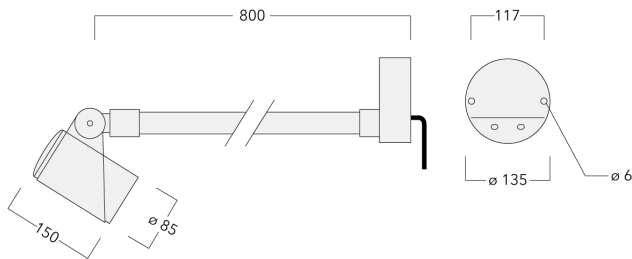

FLC311 Wall bracket

Specifications

Material description

Body	Marine-grade, all aluminium construction
Lens	Safety glass lens
Colours	RAL9004 Signal black RAL9006 White aluminium RAL9007 Grey aluminium RAL7016 Anthracite grey RAL9016 Traffic white
Gasket	Silicone CCG® Controlled Compression Gasket
Fasteners	PCS hardware
Ingress protection	IP66
Impact resistance	IK08
Corrosion resistance	5CE
Windage	0.065 m²

Electrical description

Driver / Ballast	Integral EC electronic converter

Additional information

Lifetime	Ta=25° L90B10 > 90000h
Energy efficiency class	D-E (Light source)