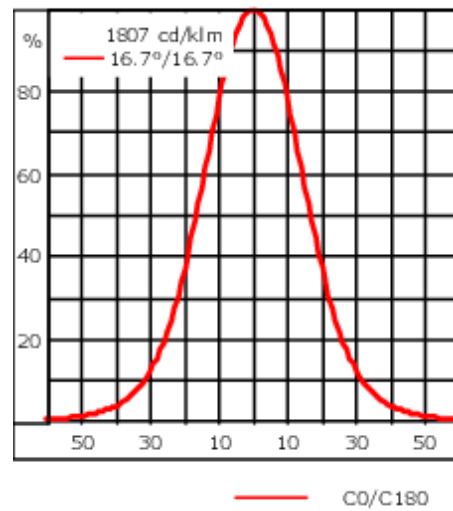

FLC311 Wall bracket

Specifications

Material description

Body	Marine-grade, all aluminium construction
Lens	Safety glass lens
Colours	RAL9004 Signal black RAL9006 White aluminium RAL9007 Grey aluminium RAL7016 Anthracite grey RAL9016 Traffic white
Gasket	Silicone CCG® Controlled Compression Gasket
Fasteners	PCS hardware
Ingress protection	IP66
Impact resistance	IK08
Corrosion resistance	5CE
Windage	0.065 m²

Electrical description

Driver / Ballast	Integral EC electronic converter

Additional information

Lifetime	Ta=25° L90B10 > 90000h
Energy efficiency class	D-E (Light source)