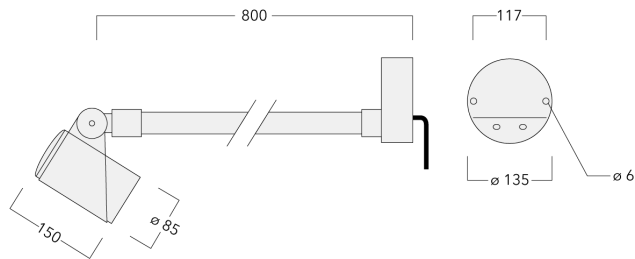

FLC311 Wall bracket

Specifications

Material description

Body	Marine-grade, all aluminium construction
Lens	Safety glass lens
Colours	RAL9004 Signal black RAL9006 White aluminium RAL9007 Grey aluminium RAL7016 Anthracite grey RAL9016 Traffic white
Gasket	Silicone CCG® Controlled Compression Gasket
Fasteners	PCS hardware
Ingress protection	IP66
Impact resistance	IK08
Corrosion resistance	5CE
Windage	0.065 m²

Electrical description

Driver / Ballast	Integral EC electronic converter

Additional information

Lifetime	Ta=25° L90B10 > 90000h
Energy efficiency class	D-E (Light source)

WE-EF LEUCHTEN GmbH

Töpinger Straße 16, 29646 Bispingen, Germany - Phone: +49 5194 909-0
info@we-ef.com - <https://we-ef.com>

Subject to technical changes and errors. - Generated on 23/11/2024