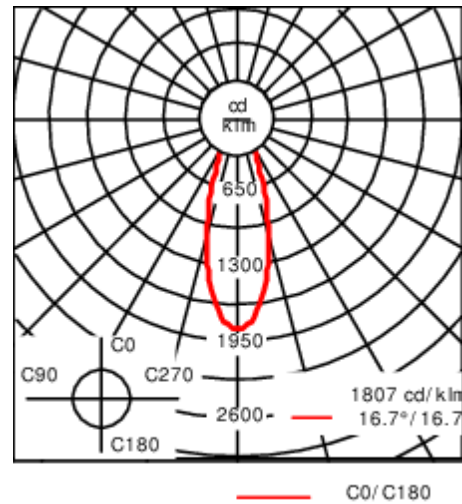

FLC311 Wall bracket

Specifications

Material description

Body	Marine-grade, all aluminium construction
Lens	Safety glass lens
Colours	RAL9004 Signal black RAL9007 Grey aluminium RAL7016 Anthracite grey RAL9016 Traffic white
Gasket	Silicone CCG® Controlled Compression Gasket
Fasteners	PCS hardware
Ingress protection	IP66
Impact resistance	IK08
Corrosion resistance	5CE
Windage	0.065 m²

Electrical description

Driver / Ballast	Integral EC electronic converter (mains voltage). Integral ED electronic driver (24VDC low voltage).

Additional information

Lifetime	Ta=25° L90B10 > 90000h