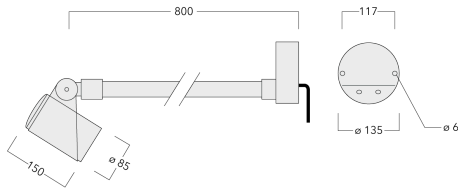

FLC311 Wall bracket

Specifications

Material description

Body	Marine-grade, all aluminium construction
Lens	Safety glass lens
Colours	RAL9004 Signal black RAL9007 Grey aluminium RAL7016 Anthracite grey RAL9016 Traffic white
Gasket	Silicone CCG® Controlled Compression Gasket
Fasteners	PCS hardware
Ingress protection	IP66
Impact resistance	IK08
Corrosion resistance	5CE
Windage	0.065 m²

Electrical description

Driver / Ballast	Integral EC electronic converter (mains voltage). Integral ED electronic driver (24VDC low voltage).

Additional information

Lifetime	Ta=25° L90B10 > 90000h