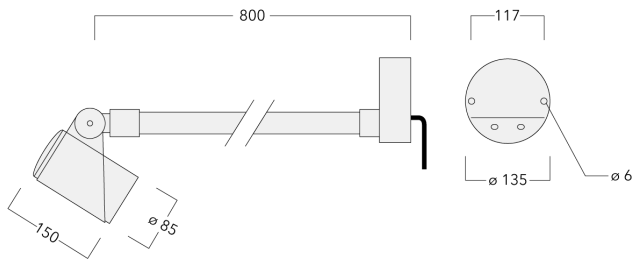

Knuckle permits 340° rotation, forward tilt 54° and backward tilt 90°.

Optical accessories are factory-installed. To be specified at time of ordering.

Weight	3.20 kg
Light distribution	symmetric, medium beam [M]
Light source	LED-3/9W / 250 mA - 3000 K
CRI	80
Power supply	EC
LEDs	3
Rated input power	11 W

Nominal Lumen (lm)

LED Lumen	365
Total Lumen	1095
Tj	85

Rated lumens (lm)

LED Lumen	281
Total Lumen	842.9
Ta	25

WE-EF LEUCHTEN GmbH

Töpinger Straße 16, 29646 Bispingen, Germany - Phone: +49 5194 909-0
info@we-ef.com - <https://we-ef.com>

Subject to technical changes and errors. - Generated on 23/10/2024

Specifications

Material description

Body	Marine-grade, all aluminium construction
Lens	Safety glass lens
Colours	<div style="display: flex; flex-direction: column; gap: 5px;"> <div style="display: flex; align-items: center;"> <div style="width: 20px; height: 10px; background-color: black; margin-right: 5px;"></div> RAL9004 Signal black </div> <div style="display: flex; align-items: center;"> <div style="width: 20px; height: 10px; background-color: #cccccc; margin-right: 5px;"></div> RAL9006 White aluminium </div> <div style="display: flex; align-items: center;"> <div style="width: 20px; height: 10px; background-color: #808080; margin-right: 5px;"></div> RAL9007 Grey aluminium </div> <div style="display: flex; align-items: center;"> <div style="width: 20px; height: 10px; background-color: #333333; margin-right: 5px;"></div> RAL7016 Anthracite grey </div> <div style="display: flex; align-items: center;"> <div style="width: 20px; height: 10px; background-color: #e0e0e0; margin-right: 5px;"></div> RAL9016 Traffic white </div> </div>
Gasket	Silicone CCG® Controlled Compression Gasket
Fasteners	PCS hardware
Ingress protection	IP66
Impact resistance	IK08
Corrosion resistance	5CE
Windage	0.065 m ²