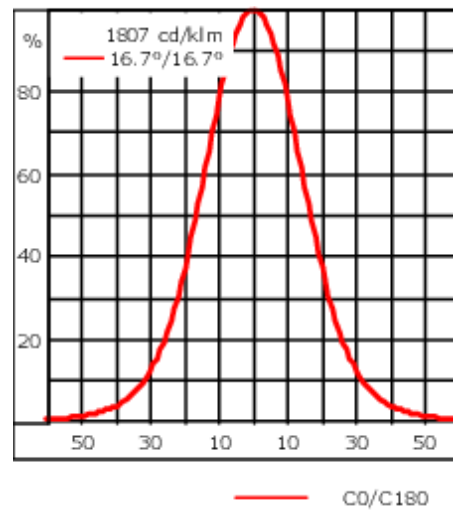

Specifications

Material description

Body	Marine-grade, all aluminium construction
Lens	Safety glass lens
Colours	RAL9004 Signal black RAL9006 White aluminium RAL9007 Grey aluminium RAL7016 Anthracite grey RAL9016 Traffic white
Gasket	Silicone CCG® Controlled Compression Gasket
Fasteners	PCS hardware
Ingress protection	IP66
Impact resistance	IK08
Corrosion resistance	5CE
Windage	0.065 m²

Electrical description

Driver / Ballast	Integral EC electronic converter

Additional information

Lifetime	Ta=25° L90B10 > 90000h
Energy efficiency class	D-E (Light source)