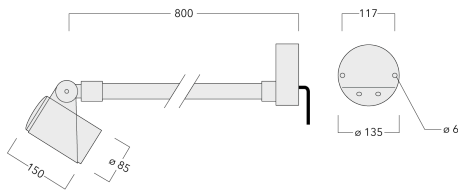

Specifications

Material description

Body	Marine-grade, all aluminium construction
Lens	Safety glass lens
Colours	RAL9004 Signal black RAL9007 Grey aluminium RAL7016 Anthracite grey RAL9016 Traffic white
Gasket	Silicone CCG® Controlled Compression Gasket
Fasteners	PCS hardware
Ingress protection	IP66
Impact resistance	IK08
Corrosion resistance	5CE
Windage	0.065 m²

Electrical description

Driver / Ballast	Integral EC electronic converter (mains voltage). Integral ED electronic driver (24VDC low voltage).

Additional information

Lifetime	Ta=25° L90B10 > 90000h