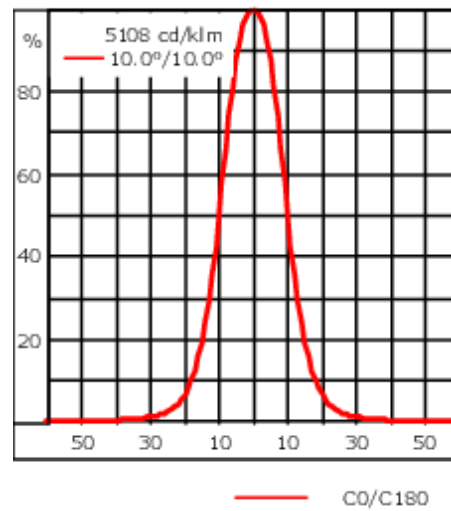

FLC311 Wall bracket

Specifications

Material description

Body	Marine-grade, all aluminium construction
Lens	Safety glass lens
Colours	RAL9004 Signal black RAL9006 White aluminium RAL9007 Grey aluminium RAL7016 Anthracite grey RAL9016 Traffic white
Gasket	Silicone CCG® Controlled Compression Gasket
Fasteners	PCS hardware
Ingress protection	IP66
Impact resistance	IK08
Corrosion resistance	5CE
Windage	0.065 m²

Electrical description

Driver / Ballast	Integral EC electronic converter

Additional information

Lifetime	Ta=25° L90B10 > 90000h
Energy efficiency class	D-E (Light source)