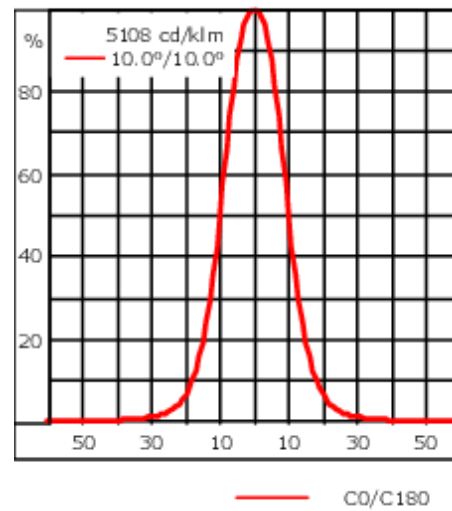

FLC311 Wall bracket

Specifications

Material description

Body	Marine-grade, all aluminium construction
Lens	Safety glass lens
Colours	RAL9004 Signal black RAL9006 White aluminium RAL9007 Grey aluminium RAL7016 Anthracite grey RAL9016 Traffic white
Gasket	Silicone CCG® Controlled Compression Gasket
Fasteners	PCS hardware
Ingress protection	IP66
Impact resistance	IK08
Corrosion resistance	5CE
Windage	0.065 m²

Electrical description

Driver / Ballast	Integral EC electronic converter

Additional information

Lifetime	Ta=25° L90B10 > 90000h
Energy efficiency class	D-E (Light source)

WE-EF LEUCHTEN GmbH

Töpinger Straße 16, 29646 Bispingen, Germany - Phone: +49 5194 909-0
info@we-ef.com - <https://we-ef.com>

Subject to technical changes and errors. - Generated on 23/11/2024