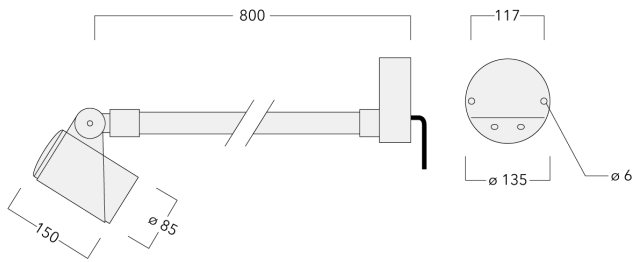

Knuckle permits 340° rotation, forward tilt 54° and backward tilt 90°.

Optical accessories are factory-installed. To be specified at time of ordering.

Weight	3.20 kg
Light distribution	symmetric, very narrow beam [EE]
Light source	LED-3/6W / 180 mA - 4000 K
CRI	80
Power supply	EC
LEDs	3
Rated input power	7.5 W

Subject to technical changes and errors. - Generated on 23/11/2024

FLC311 Wall bracket

Specifications

Material description

Body	Marine-grade, all aluminium construction
Lens	Safety glass lens
Colours	<div style="display: flex; align-items: center;"> <div style="width: 20px; height: 15px; background-color: black; margin-right: 5px;"></div> RAL9004 Signal black </div> <div style="display: flex; align-items: center; margin-top: 5px;"> <div style="width: 20px; height: 15px; background-color: #cccccc; margin-right: 5px;"></div> RAL9006 White aluminium </div> <div style="display: flex; align-items: center; margin-top: 5px;"> <div style="width: 20px; height: 15px; background-color: #808080; margin-right: 5px;"></div> RAL9007 Grey aluminium </div> <div style="display: flex; align-items: center; margin-top: 5px;"> <div style="width: 20px; height: 15px; background-color: #333333; margin-right: 5px;"></div> RAL7016 Anthracite grey </div> <div style="display: flex; align-items: center; margin-top: 5px;"> <div style="width: 20px; height: 15px; background-color: #e0e0e0; margin-right: 5px;"></div> RAL9016 Traffic white </div>
Gasket	Silicone CCG® Controlled Compression Gasket
Fasteners	PCS hardware
Ingress protection	IP66
Impact resistance	IK08
Corrosion resistance	5CE
Windage	0.065 m ²