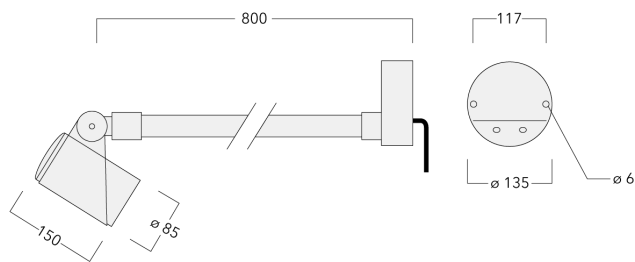

Specifications

Material description

Body	Marine-grade, all aluminium construction
Lens	Safety glass lens
Colours	RAL9004 Signal black RAL9006 White aluminium RAL9007 Grey aluminium RAL7016 Anthracite grey RAL9016 Traffic white
Gasket	Silicone CCG® Controlled Compression Gasket
Fasteners	PCS hardware
Ingress protection	IP66
Impact resistance	IK08
Corrosion resistance	5CE
Windage	0.065 m²

Electrical description

Driver / Ballast	Integral EC electronic converter

Additional information

Lifetime	Ta=25° L90B10 > 90000h
Energy efficiency class	D-E (Light source)