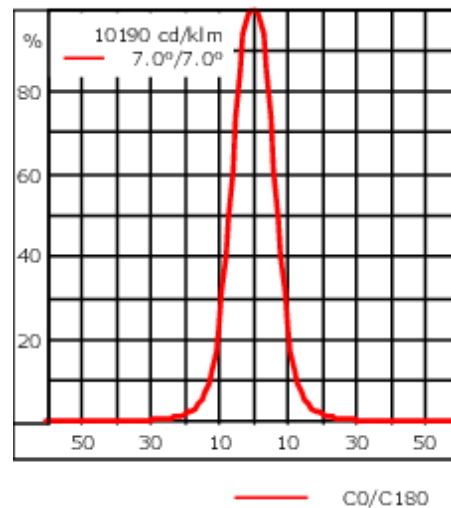

Spécifications

Description du matériel

Corps	Corps en fonte d'aluminium
Lentille	Verre de sécurité
Couleurs	RAL9004 Noir de sécurité RAL9007 Aluminium gris RAL7016 Gris anthracite RAL9016 Blanc signalisation
Joint	Joint silicone CCG®
Visserie	PCS Inox avec revêtement polymère
IP	IP66
IK	IK08
Protection contre la corrosion	5CE
Surface exposée au vent	0.065 m²

Description électrique

Driver	DALI

Informations complémentaires

Durée de vie	Ta=25° L90B10 > 90000h
Classe d'efficacité énergétique	D-E

WE-EF Switzerland AG

Himmelrichstrasse 6, 6003 Luzern - Téléphone: +41 22 752 49 94

info.switzerland@we-ef.com - <https://we-ef.com/ch_fr>

Sous réserve de modifications techniques et d'erreurs. - Généré le 06/10/2025