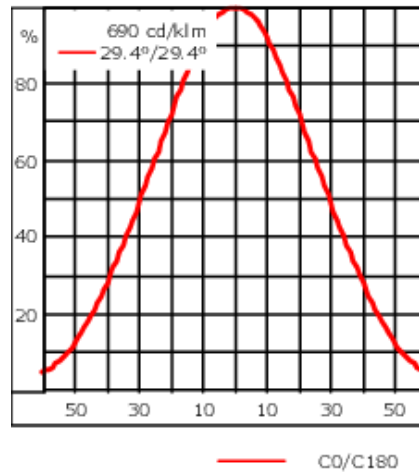

145-7748

we-ef

FLC311 Space frame

Specifications

Material description

Body	Marine-grade, die-cast aluminium alloy
Lens	Safety glass lens
Colors	RAL9004 Black RAL9007 Grey Metallic RAL9016 White
Gasket	Silicone CCG® Controlled Compression Gasket
Fasteners	PCS hardware
Ingress protection	IP66
Impact resistance	IK08
Corrosion resistance	5CE
Windage	0.484 ft²

Electrical description

Driver / Ballast	Integral [ECG] electronic driver 120V-277V.

Additional information

Lifetime	Ta=25°/40° L90B10 > 90000h
Listings	ETL, UL-1598, CSA-C22.2#250.0. Suitable for Wet Locations.

WE-EF LIGHTING USA, LLC

410-D Keystone Drive, 15086 Warrendale, PA 15086 - Phone: +1 724 742 0030
customersupport.usa@we-ef.com - <https://we-ef.com/us>
Subject to technical changes and errors. - Generated on 11/23/2024