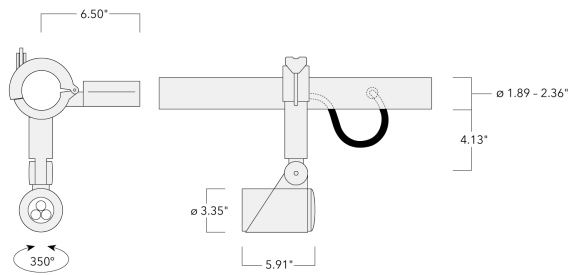

145-7748

we-ef

FLC311 Space frame

Specifications

Material description

Body	Marine-grade, die-cast aluminium alloy
Lens	Safety glass lens
Colors	RAL9004 Black RAL9007 Grey Metallic RAL9016 White
Gasket	Silicone CCG® Controlled Compression Gasket
Fasteners	PCS hardware
Ingress protection	IP66
Impact resistance	IK08
Corrosion resistance	5CE
Windage	0.484 ft²

Electrical description

Driver / Ballast	Integral [ECG] electronic driver 120V-277V.

Additional information

Lifetime	Ta=25°/40° L90B10 > 90000h
Listings	ETL, UL-1598, CSA-C22.2#250.0. Suitable for Wet Locations.

WE-EF LIGHTING USA, LLC

410-D Keystone Drive, 15086 Warrendale, PA 15086 - Phone: +1 724 742 0030
customersupport.usa@we-ef.com - <https://we-ef.com/us>
Subject to technical changes and errors. - Generated on 11/23/2024