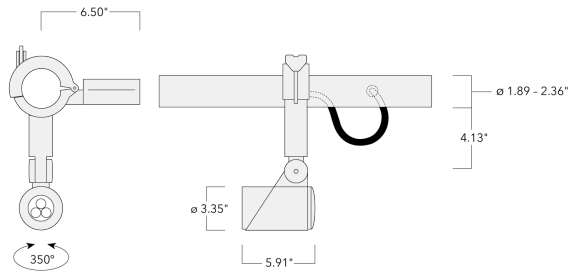

145-7756

we-ef

FLC311 Space frame

Specifications

Material description

Body	Marine-grade, die-cast aluminium alloy
Lens	Safety glass lens
Colors	RAL9004 Black RAL9007 Grey Metallic RAL9016 White
Gasket	Silicone CCG® Controlled Compression Gasket
Fasteners	PCS hardware
Ingress protection	IP66
Impact resistance	IK08
Corrosion resistance	5CE
Windage	0.484 ft²

Electrical description

Driver / Ballast	Integral [ECG] electronic driver 120V-277V.

Additional information

Lifetime	Ta=25°/40° L90B10 > 90000h
Listings	ETL, UL-1598, CSA-C22.2#250.0. Suitable for Wet Locations.

WE-EF LIGHTING USA, LLC

410-D Keystone Drive, 15086 Warrendale, PA 15086 - Phone: +1 724 742 0030
customersupport.usa@we-ef.com - <https://we-ef.com/us>
Subject to technical changes and errors. - Generated on 11/23/2024