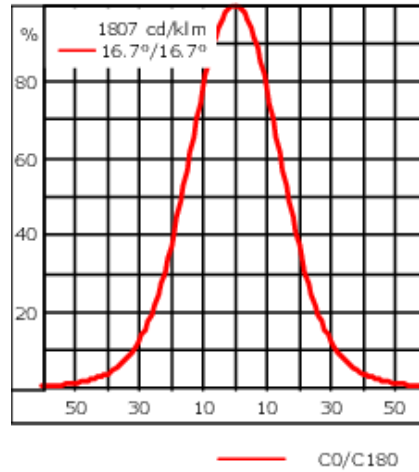

145-7756

we-ef

FLC311 Space frame

Specifications

Material description

Body	Marine-grade, die-cast aluminium alloy
Lens	Safety glass lens
Colors	RAL9004 Black RAL9007 Grey Metallic RAL9016 White
Gasket	Silicone CCG® Controlled Compression Gasket
Fasteners	PCS hardware
Ingress protection	IP66
Impact resistance	IK08
Corrosion resistance	5CE
Windage	0.484 ft²

Electrical description

Driver / Ballast	Integral [ECG] electronic driver 120V-277V.

Additional information

Lifetime	Ta=25°/40° L90B10 > 90000h
Listings	ETL, UL-1598, CSA-C22.2#250.0. Suitable for Wet Locations.

WE-EF LIGHTING USA, LLC

410-D Keystone Drive, 15086 Warrendale, PA 15086 - Phone: +1 724 742 0030
customersupport.usa@we-ef.com - <https://we-ef.com/us>
Subject to technical changes and errors. - Generated on 11/23/2024