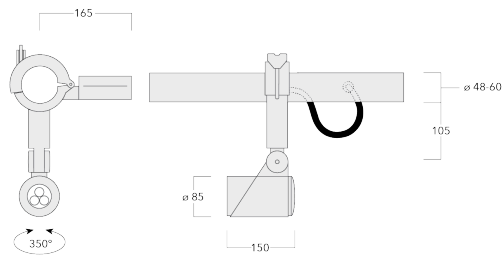

145-7757

FLC311 Space frame

we-ef

Specifications

Material description

Body	Marine-grade, die-cast aluminium alloy
Lens	Safety glass lens
Colours	RAL9004 Signal black RAL9006 White aluminium RAL9007 Grey aluminium RAL7016 Anthracite grey RAL9016 Traffic white
Gasket	Silicone CCG® Controlled Compression Gasket
Fasteners	PCS hardware
Ingress protection	IP66
Impact resistance	IK08
Corrosion resistance	5CE
Windage	0.045 m²

Electrical description

Driver / Ballast	Integral EC electronic converter

Additional information

Lifetime	Ta=25° L90B10 > 90000h
Energy efficiency class	D-E (Light source)

Fagerhult Lighting Ltd

33-34 Dolben Street, SE1 0UQ London, United Kingdom

<https://we-ef.com/uk>

Subject to technical changes and errors. - Generated on 23/11/2024