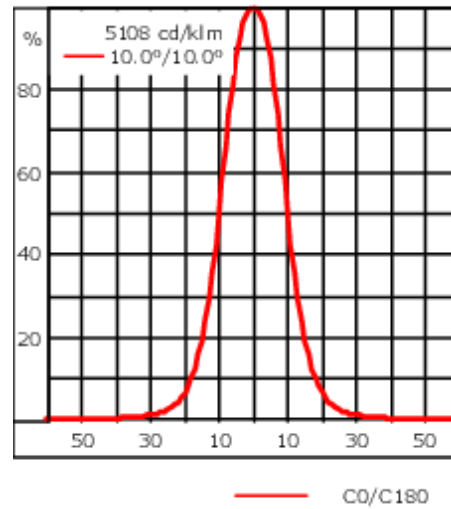

145-7762

FLC311 Space frame

we-ef

Specifications

Material description

Body	Marine-grade, die-cast aluminium alloy
Lens	Safety glass lens
Colours	RAL9004 Signal black RAL9006 White aluminium RAL9007 Grey aluminium RAL7016 Anthracite grey RAL9016 Traffic white
Gasket	Silicone CCG® Controlled Compression Gasket
Fasteners	PCS hardware
Ingress protection	IP66
Impact resistance	IK08
Corrosion resistance	5CE
Windage	0.045 m²

Electrical description

Driver / Ballast	Integral EC electronic converter

Additional information

Lifetime	Ta=25° L90B10 > 90000h
Energy efficiency class	D-E (Light source)

Fagerhult Lighting Ltd

33-34 Dolben Street, SE1 0UQ London, United Kingdom

<https://we-ef.com/uk>

Subject to technical changes and errors. - Generated on 23/11/2024