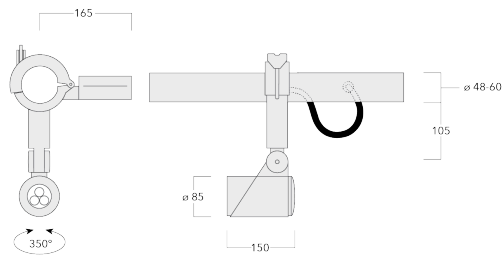

145-7762

FLC311 Space frame

we-ef

Specifications

Material description

Body	Marine-grade, die-cast aluminium alloy
Lens	Safety glass lens
Colours	RAL9004 Signal black RAL9006 White aluminium RAL9007 Grey aluminium RAL7016 Anthracite grey RAL9016 Traffic white
Gasket	Silicone CCG® Controlled Compression Gasket
Fasteners	PCS hardware
Ingress protection	IP66
Impact resistance	IK08
Corrosion resistance	5CE
Windage	0.045 m²

Electrical description

Driver / Ballast	Integral EC electronic converter

Additional information

Lifetime	Ta=25° L90B10 > 90000h
Energy efficiency class	D-E (Light source)

Fagerhult Lighting Ltd

33-34 Dolben Street, SE1 0UQ London, United Kingdom

<https://we-ef.com/uk>

Subject to technical changes and errors. - Generated on 23/11/2024