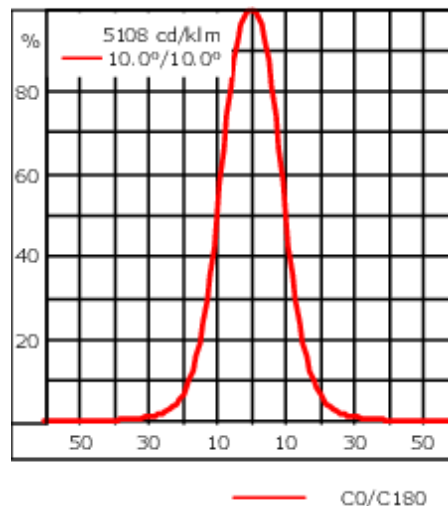

Spécifications

Description du matériel

Corps	Corps en fonte d'aluminium
Lentille	Verre de sécurité
Couleurs	RAL9004 Noir de sécurité RAL9007 Aluminium gris RAL7016 Gris anthracite RAL9016 Blanc signalisation
Joint	Joint silicone CCG®
Visserie	PCS Inox avec revêtement polymère
IP	IP66
IK	IK08
Protection contre la corrosion	5CE
Surface exposée au vent	0.045 m²

Description électrique

Driver	Driver électronique

Informations complémentaires

Durée de vie	Ta=25° L90B10 > 90000h
Classe d'efficacité énergétique	D-E