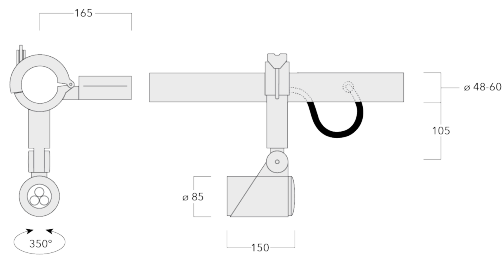

Optical accessories are factory-installed. To be specified at time of ordering.

Weight	2.50 kg
Light distribution	symmetric, very narrow beam [EE]
Light source	LED-3/12W / 350 mA - 2700 K
CRI	80
Power supply	EC
LEDs	3
Rated input power	13.9 W

<https://we-ef.com/asia>

Subject to technical changes and errors. - Generated on 23/11/2024

Specifications

Material description

Body	Marine-grade, die-cast aluminium alloy
Lens	Safety glass lens
Colours	<div style="display: flex; align-items: center;"> <div style="width: 20px; height: 15px; background-color: black; margin-right: 5px;"></div> RAL9004 Signal black </div> <div style="display: flex; align-items: center;"> <div style="width: 20px; height: 15px; background-color: #808080; margin-right: 5px;"></div> RAL9007 Grey aluminium </div> <div style="display: flex; align-items: center;"> <div style="width: 20px; height: 15px; background-color: #404040; margin-right: 5px;"></div> RAL7016 Anthracite grey </div> <div style="display: flex; align-items: center;"> <div style="width: 20px; height: 15px; background-color: #e0e0e0; margin-right: 5px;"></div> RAL9016 Traffic white </div>
Gasket	Silicone CCG® Controlled Compression Gasket
Fasteners	PCS hardware
Ingress protection	IP66
Impact resistance	IK08
Corrosion resistance	5CE
Windage	0.045 m ²