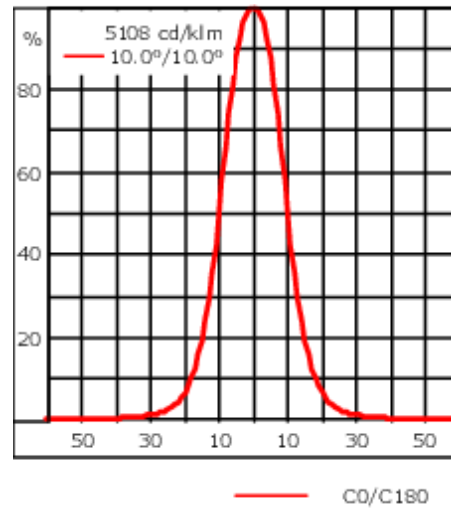

Specifications

Material description

Body	Marine-grade, die-cast aluminium alloy
Lens	Safety glass lens
Colours	RAL9004 Signal black RAL9007 Grey aluminium RAL7016 Anthracite grey RAL9016 Traffic white
Gasket	Silicone CCG® Controlled Compression Gasket
Fasteners	PCS hardware
Ingress protection	IP66
Impact resistance	IK08
Corrosion resistance	5CE
Windage	0.045 m²

Electrical description

Driver / Ballast	Integral EC electronic converter in thermally-separated compartment

Additional information

Lifetime	Ta=25° L90B10 > 90000h