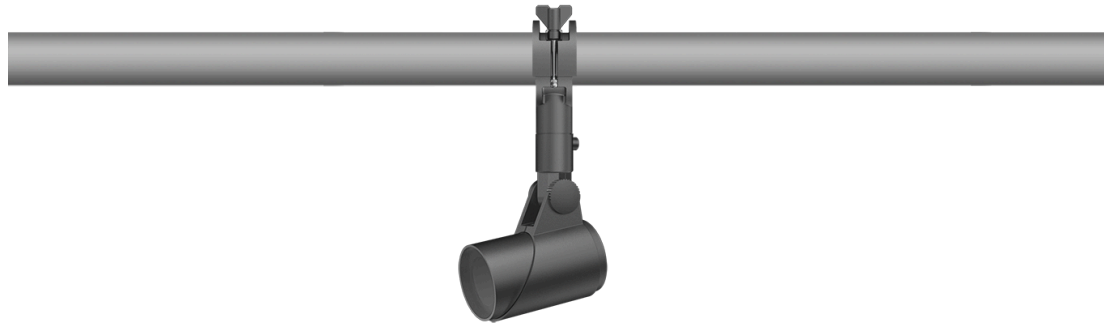

145-7764

FLC311 Space frame

we-ef

Description

IP66. IK08. Marine-grade, die-cast aluminium alloy. 5CE superior corrosion protection including PCS hardware. Safety glass lens. Silicone CCG® Controlled Compression Gasket. Luminaire is factory-sealed and does not need to be opened during installation.

Integral EC electronic converter in thermally-separated compartment. Advanced thermal management protects LEDs while optimising lumens output. CAD-optimised optics for superior illumination and glare control.

Optical accessories are factory-installed. To be specified at time of ordering.

Weight	2.50 kg
Light distribution	symmetric, very narrow beam [EE]
Light source	LED-3/12W / 350 mA - 2700 K
CRI	80
Power supply	EC
LEDs	3
Rated input power	13.9 W