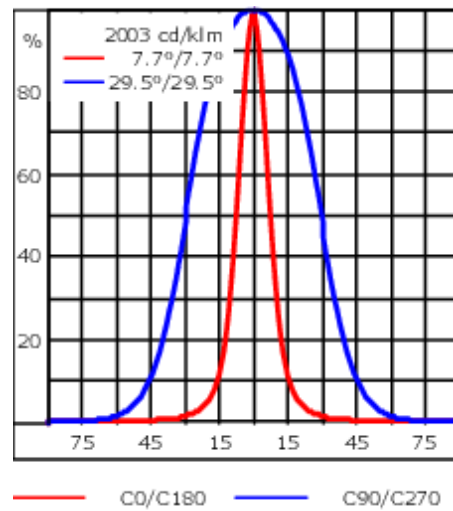

FLC321 Wall bracket

Specifications

Material description

Body	Marine-grade, all aluminium construction
Lens	Safety glass lens
Colours	RAL9004 Signal black RAL9006 White aluminium RAL9007 Grey aluminium RAL7016 Anthracite grey RAL9016 Traffic white
Gasket	Silicone CCG® Controlled Compression Gasket
Fasteners	PCS hardware
Ingress protection	IP66
Impact resistance	IK08
Corrosion resistance	5CE

Electrical description

Driver / Ballast	DALI

Additional information

Lifetime	Ta=25° L90B10 > 90000h
Energy efficiency class	C-D (Light source)