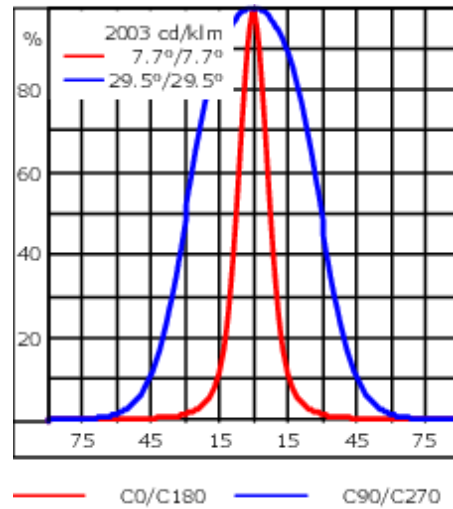

FLC321 Wall bracket

Specifications

Material description

Body	Marine-grade, all aluminium construction
Lens	Safety glass lens
Colours	RAL9004 Signal black RAL9006 White aluminium RAL9007 Grey aluminium RAL7016 Anthracite grey RAL9016 Traffic white
Gasket	Silicone CCG® Controlled Compression Gasket
Fasteners	PCS hardware
Ingress protection	IP66
Impact resistance	IK08
Corrosion resistance	5CE

Electrical description

Driver / Ballast	DALI

Additional information

Lifetime	Ta=25° L90B10 > 90000h
Energy efficiency class	C-D (Light source)