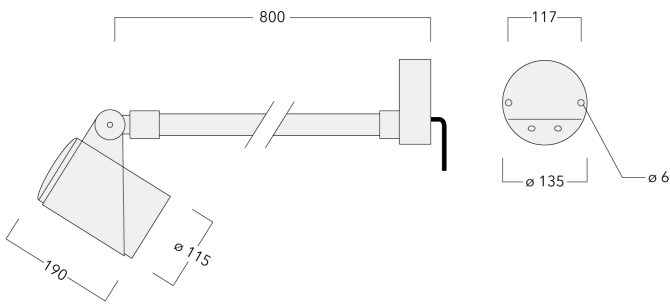

FLC321 Wall bracket

Specifications

Material description

Body	Marine-grade, all aluminium construction
Lens	Safety glass lens
Colours	RAL9004 Signal black RAL9006 White aluminium RAL9007 Grey aluminium RAL7016 Anthracite grey RAL9016 Traffic white
Gasket	Silicone CCG® Controlled Compression Gasket
Fasteners	PCS hardware
Ingress protection	IP66
Impact resistance	IK08
Corrosion resistance	5CE

Electrical description

Driver / Ballast	DALI

Additional information

Lifetime	Ta=25° L90B10 > 90000h
Energy efficiency class	C-D (Light source)