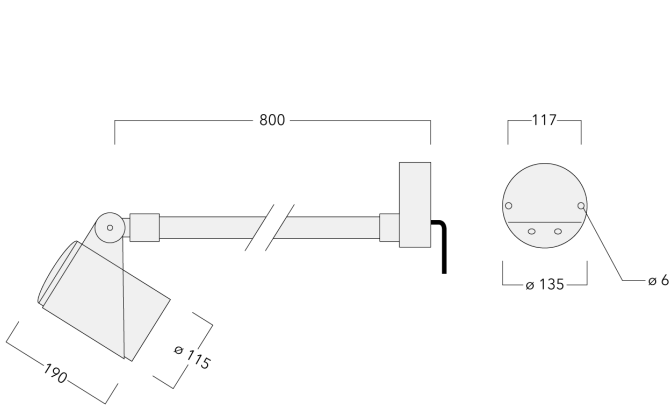

FLC321 Wall bracket

Specifications

Material description

Body	Marine-grade, all aluminium construction
Lens	Safety glass lens
Colours	RAL9004 Signal black RAL9006 White aluminium RAL9007 Grey aluminium RAL7016 Anthracite grey RAL9016 Traffic white
Gasket	Silicone CCG® Controlled Compression Gasket
Fasteners	PCS hardware
Ingress protection	IP66
Impact resistance	IK08
Corrosion resistance	5CE

Electrical description

Driver / Ballast	DALI

Additional information

Lifetime	Ta=25° L90B10 > 90000h
Energy efficiency class	C-D (Light source)