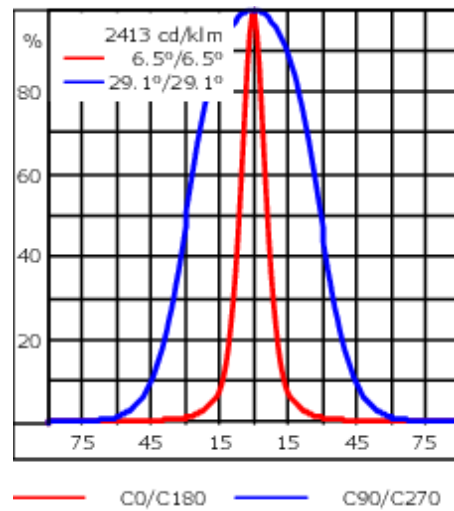

FLC321 Wall bracket

Specifications

Material description

Body	Marine-grade, all aluminium construction
Lens	Safety glass lens
Colours	RAL9004 Signal black RAL9006 White aluminium RAL9007 Grey aluminium RAL7016 Anthracite grey RAL9016 Traffic white
Gasket	Silicone CCG® Controlled Compression Gasket
Fasteners	PCS hardware
Ingress protection	IP66
Impact resistance	IK08
Corrosion resistance	5CE

Electrical description

Driver / Ballast	DALI

Additional information

Lifetime	Ta=25° L90B10 > 90000h
Energy efficiency class	C-D (Light source)