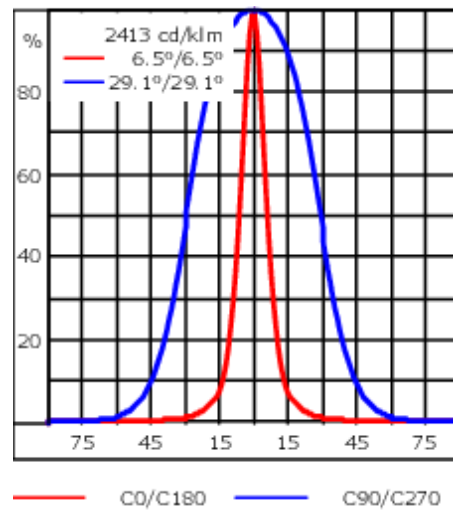

FLC321 Wall bracket

Specifications

Material description

Body	Marine-grade, all aluminium construction
Lens	Safety glass lens
Colours	RAL9004 Signal black RAL9006 White aluminium RAL9007 Grey aluminium RAL7016 Anthracite grey RAL9016 Traffic white
Gasket	Silicone CCG® Controlled Compression Gasket
Fasteners	PCS hardware
Ingress protection	IP66
Impact resistance	IK08
Corrosion resistance	5CE

Electrical description

Driver / Ballast	DALI

Additional information

Lifetime	Ta=25° L90B10 > 90000h
Energy efficiency class	C-D (Light source)