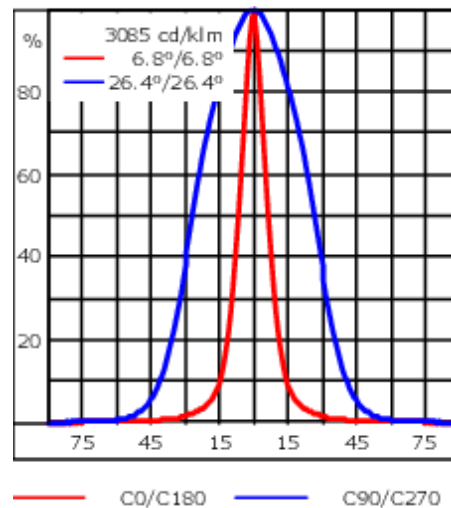

FLC301 - embout adaptable

Spécifications

Description du matériel

Corps	Corps en fonte d'aluminium
Lentille	Verre de sécurité
Couleurs	RAL9004 Noir de sécurité RAL9007 Aluminium gris RAL7016 Gris anthracite RAL9016 Blanc signalisation
Joint	Joint silicone CCG®
Visserie	PCS Inox avec revêtement polymère
IP	IP66
IK	IK07
Protection contre la corrosion	5CE
Surface exposée au vent	0.015 m²

Description électrique

Driver	Driver électronique
Power factor	>0.9

Informations complémentaires

Durée de vie	Ta=25° L90B10 > 90000h
Classe d'efficacité énergétique	D-E

WE-EF Switzerland AG

Himmelrichstrasse 6, 6003 Luzern - Téléphone: +41 22 752 49 94

info.switzerland@we-ef.com - <https://we-ef.com/ch_fr>

Sous réserve de modifications techniques et d'erreurs. - Généré le 23/11/2024