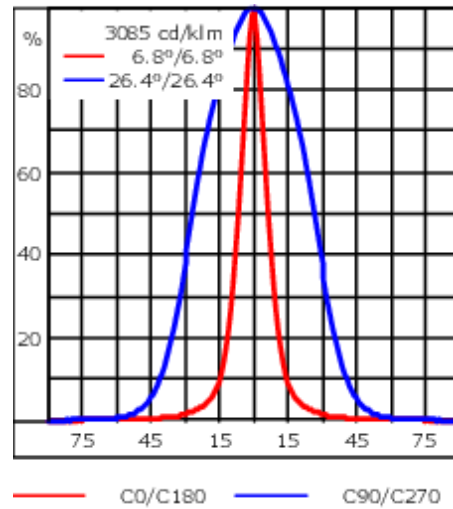

Spécifications

Description du matériel

Corps	Corps en fonte d'aluminium
Lentille	Verre de sécurité
Couleurs	Peinture poudre disponible avec 35 couleurs différents
Joint	Joint silicone CCG®
Visserie	PCS Inox avec revêtement polymère
IP	IP66
IK	IK07
Protection contre la corrosion	5CE
Surface exposée au vent	0.01 m²

Description électrique

Driver	Standard
Power factor	>0.9

Informations complémentaires

Durée de vie	Ta=25° L90B10 > 90000h
Classe d'efficacité énergétique	D-E

WE-EF LUMIERE

ZAC de Chesnes Nord, 6 Rue de Brisson, CS80330, 38290 Satolas et Bonce - Téléphone: +33 4 74 99 14 44

info.france@we-ef.com - <https://we-ef.com/fr>

Sous réserve de modifications techniques et d'erreurs. - Généré le 23/11/2024