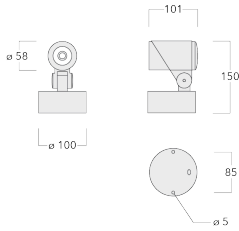

Spécifications

Description du matériel

Corps	Corps en fonte d'aluminium
Lentille	Verre de sécurité
Couleurs	Peinture poudre disponible avec 35 couleurs différents
Joint	Joint silicone CCG®
Visserie	PCS Inox avec revêtement polymère
IP	IP66
IK	IK07
Protection contre la corrosion	5CE
Surface exposée au vent	0.01 m²

Description électrique

Driver	Standard
Power factor	>0.9

Informations complémentaires

Durée de vie	Ta=25° L90B10 > 90000h
Classe d'efficacité énergétique	D-E

WE-EF LUMIERE

ZAC de Chesnes Nord, 6 Rue de Brisson, CS80330, 38290 Satolas et Bonce - Téléphone: +33 4 74 99 14 44

info.france@we-ef.com - <https://we-ef.com/fr>

Sous réserve de modifications techniques et d'erreurs. - Généré le 23/11/2024