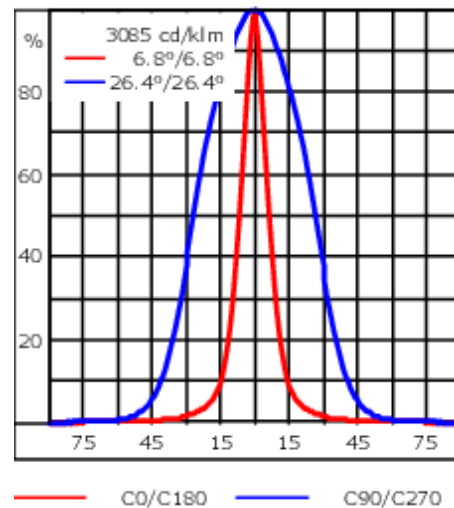

FLC301 - montage en surface

Spécifications

Description du matériel

Corps	Corps en fonte d'aluminium
Lentille	Verre de sécurité
Couleurs	Peinture poudre disponible avec 35 couleurs différents
Joint	Joint silicone CCG®
Visserie	PCS Inox avec revêtement polymère
IP	IP66
IK	IK07
Protection contre la corrosion	5CE
Surface exposée au vent	0.01 m²

Description électrique

Driver	Standard
Power factor	>0.9

Informations complémentaires

Durée de vie	Ta=25° L90B10 > 90000h
Classe d'efficacité énergétique	D-E

WE-EF LUMIERE

ZAC de Chesnes Nord, 6 Rue de Brisson, CS80330, 38290 Satolas et Bonce - Téléphone: +33 4 74 99 14 44
info.france@we-ef.com - <https://we-ef.com/fr>

Sous réserve de modifications techniques et d'erreurs. - Généré le 23/11/2024