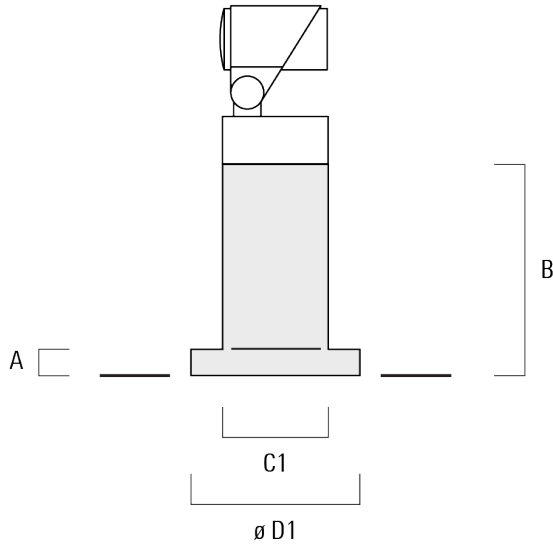

145-7200+145-7229

FLC301 Surface mounted

we-ef

Description

IP66. IK07. Marine-grade, die-cast aluminium alloy. 5CE superior corrosion protection including PCS hardware. Safety glass lens. Silicone CCG® Controlled Compression Gasket. Luminaire is factory-sealed and does not need to be opened during installation. Knuckle permits 340° rotation, forward tilt 30° and backward tilt 90°.

Optical accessories are factory-installed. To be specified at time of ordering.

Weight	0.80 kg
Light distribution	linear spread, very narrow beam [EE]
Light source	LED-1/4W / 350 mA - 4000 K
CRI	80
Power supply	EC
LEDs	1
Rated input power	5 W

Mounting Accessories

Short post EM

Description	Part ID	A	B	C1	D1	Weight (kg)
Short post EM1 for FLC301	145-9200	26	200	100	160	1.10

Optical Accessories

Linear spread lens

Description	Part ID	C1
Linear spread lens IO-180	145-7229	42.5