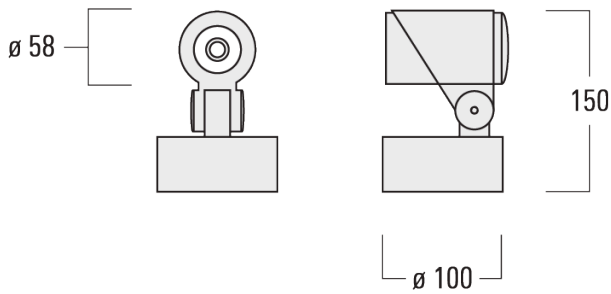

Specifications

Material description

Body	Marine-grade, die-cast aluminium alloy
Lens	Safety glass lens
Colours	RAL9004 Signal black RAL9006 White aluminium RAL9007 Grey aluminium RAL7016 Anthracite grey RAL9016 Traffic white
Gasket	Silicone CCG® Controlled Compression Gasket
Fasteners	PCS hardware
Ingress protection	IP66
Impact resistance	IK07
Corrosion resistance	5CE
Windage	0.01 m²

Electrical description

Power supply	220-240V / 50-60 Hz
Driver / Ballast	Integral EC electronic converter
Power factor	>0.9