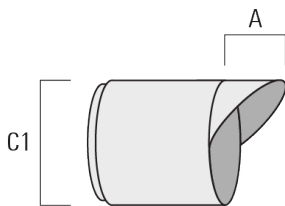

Glare shield

Description	Part ID	A	C1
Glare shield ES	145-7232	20.5	58

Snoot

Fagerhult Lighting Ltd

33-34 Dolben Street, SE1 0UQ London, United Kingdom

<https://we-ef.com/uk>

Subject to technical changes and errors. - Generated on 23/10/2024