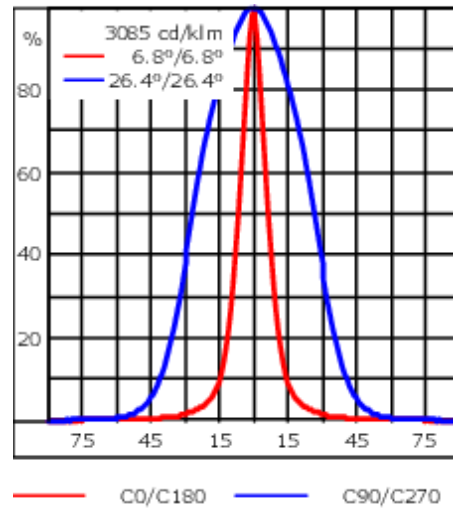

Specifications

Material description

Body	Marine-grade, die-cast aluminium alloy
Lens	Safety glass lens
Colours	RAL9004 Signal black RAL9006 White aluminium RAL9007 Grey aluminium RAL7016 Anthracite grey RAL9016 Traffic white
Gasket	Silicone CCG® Controlled Compression Gasket
Fasteners	PCS hardware
Ingress protection	IP66
Impact resistance	IK07
Corrosion resistance	5CE
Windage	0.01 m²

Electrical description

Power supply	220-240V / 50-60 Hz
Driver / Ballast	Integral EC electronic converter
Power factor	>0.9