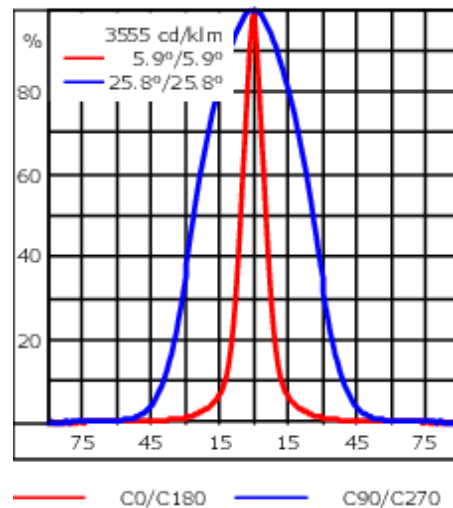

FLC301 - montage en surface

Spécifications

Description du matériel

Corps	Corps en fonte d'aluminium
Lentille	Verre de sécurité
Couleurs	RAL9004 Noir de sécurité RAL9007 Aluminium gris RAL7016 Gris anthracite RAL9016 Blanc signalisation
Joint	Joint silicone CCG®
Visserie	PCS Inox avec revêtement polymère
IP	IP66
IK	IK07
Protection contre la corrosion	5CE
Surface exposée au vent	0.01 m²

Description électrique

Driver	Standard
Power factor	>0.9

Informations complémentaires

Durée de vie	Ta=25° L90B10 > 90000h
Classe d'efficacité énergétique	D-E

WE-EF Switzerland AG

Himmelrichstrasse 6, 6003 Luzern - Téléphone: +41 22 752 49 94

info.switzerland@we-ef.com - <https://we-ef.com/ch_fr>

Sous réserve de modifications techniques et d'erreurs. - Généré le 23/11/2024