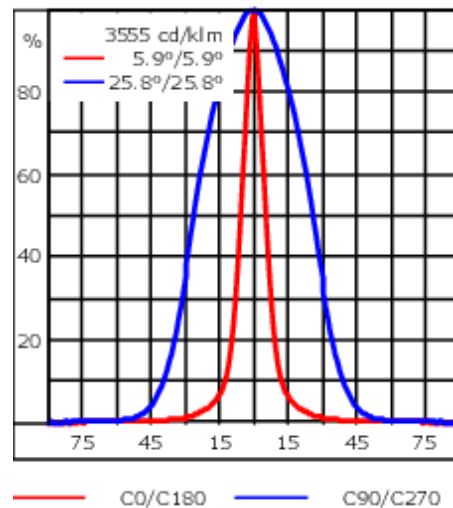

Spécifications

Description du matériel

Corps	Corps en fonte d'aluminium
Lentille	Safety glass lens
Couleurs	Peinture poudre disponible avec 35 couleurs différents
Joint	Joint silicone CCG®
Visserie	PCS Inox avec revêtement polymère
IP	IP66
IK	IK07
Protection contre la corrosion	5CE
Surface exposée au vent	0.05 m²

Description électrique

Driver	Driver électronique

Informations complémentaires

DURÉE DE VIE	Ta=25° L90B10 > 90000h
Classe d'efficacité énergétique	D-E

WE-EF LUMIERE

ZAC de Chesnes Nord, 6 Rue de Brisson, CS80330, 38290 Satolas et Bonce - Téléphone: +33 4 74 99 14 44
info.france@we-ef.com - <https://we-ef.com/fr>

Sous réserve de modifications techniques et d'erreurs. - Généré le 23/11/2024