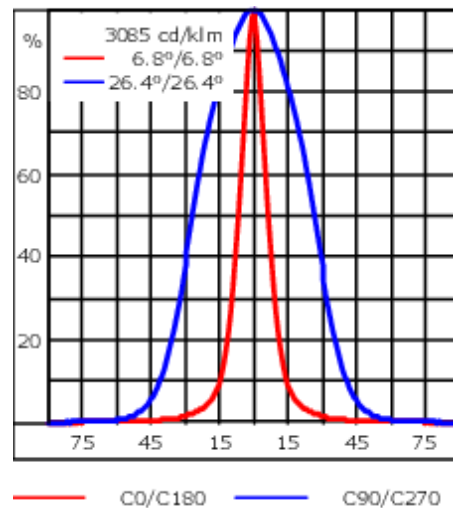

Spécifications

Description du matériel

Corps	Corps en fonte d'aluminium
Lentille	Verre de sécurité
Couleurs	Peinture poudre disponible avec 35 couleurs différents
Joint	Joint silicone CCG®
Visserie	PCS Inox avec revêtement polymère
IP	IP66
IK	IK07
Protection contre la corrosion	5CE

Description électrique

Driver	Driver électronique

Informations complémentaires

Durée de vie	Ta=25° L90B10 > 90000h
Classe d'efficacité énergétique	D-E

WE-EF LUMIERE

ZAC de Chesnes Nord, 6 Rue de Brisson, CS80330, 38290 Satolas et Bonce - Téléphone: +33 4 74 99 14 44
info.france@we-ef.com - <https://we-ef.com/fr>

Sous réserve de modifications techniques et d'erreurs. - Généré le 23/11/2024