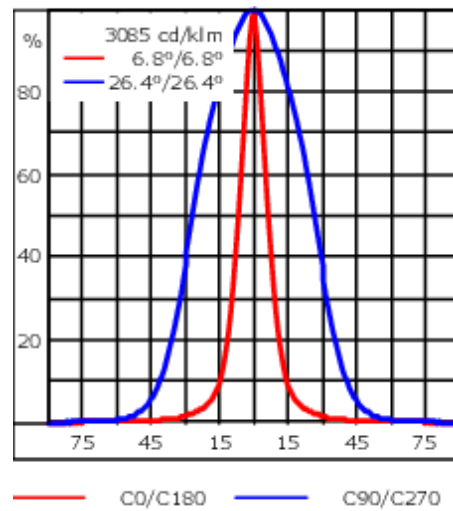

FLC301 montage sur tube

Spécifications

Description du matériel

Corps	Corps en fonte d'aluminium
Lentille	Verre de sécurité
Couleurs	Peinture poudre disponible avec 35 couleurs différents
Joint	Joint silicone CCG®
Visserie	PCS Inox avec revêtement polymère
IP	IP66
IK	IK07
Protection contre la corrosion	5CE

Description électrique

Driver	Driver électronique séparé thermiquement

Informations complémentaires

Durée de vie	Ta=25° L90B10 > 90000h
Classe d'efficacité énergétique	D-E

WE-EF LUMIERE

ZAC de Chesnes Nord, 6 Rue de Brisson, CS80330, 38290 Satolas et Bonce - Téléphone: +33 4 74 99 14 44
info.france@we-ef.com - <https://we-ef.com/fr>

Sous réserve de modifications techniques et d'erreurs. - Généré le 23/11/2024