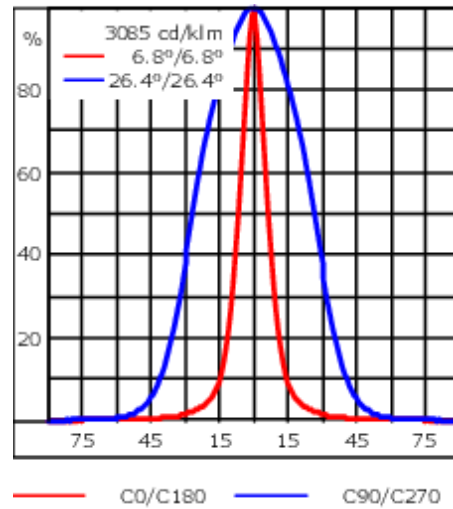

FLC301 Space frame

Spécifications

Description du matériel

Corps	Corps en fonte d'aluminium
Lentille	Verre de sécurité
Couleurs	RAL9004 Noir de sécurité RAL9007 Aluminium gris RAL7016 Gris anthracite RAL9016 Blanc signalisation
Joint	Joint silicone CCG®
Visserie	PCS Inox avec revêtement polymère
IP	IP66
IK	IK07
Protection contre la corrosion	5CE

Description électrique

Driver	Driver électronique séparé thermiquement

Informations complémentaires

Durée de vie	Ta=25° L90B10 > 90000h
Classe d'efficacité énergétique	D-E

WE-EF Switzerland AG

Himmelrichstrasse 6, 6003 Luzern - Téléphone: +41 22 752 49 94

info.switzerland@we-ef.com - <https://we-ef.com/ch_fr>

Sous réserve de modifications techniques et d'erreurs. - Généré le 23/11/2024