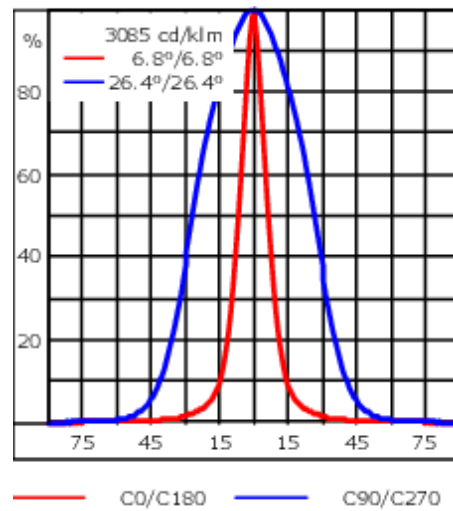

FLC301 Space frame

Spécifications

Description du matériel

Corps	Corps en fonte d'aluminium
Lentille	Verre de sécurité
Couleurs	RAL9004 Noir de sécurité RAL9007 Aluminium gris RAL7016 Gris anthracite RAL9016 Blanc signalisation
Joint	Joint silicone CCG®
Visserie	PCS Inox avec revêtement polymère
IP	IP66
IK	IK07
Protection contre la corrosion	5CE

Description électrique

Driver	Driver électronique séparé thermiquement

Informations complémentaires

Durée de vie	Ta=25° L90B10 > 90000h
Classe d'efficacité énergétique	D-E

WE-EF Switzerland AG

Himmelrichstrasse 6, 6003 Luzern - Téléphone: +41 22 752 49 94

info.switzerland@we-ef.com - <https://we-ef.com/ch_fr>

Sous réserve de modifications techniques et d'erreurs. - Généré le 23/11/2024