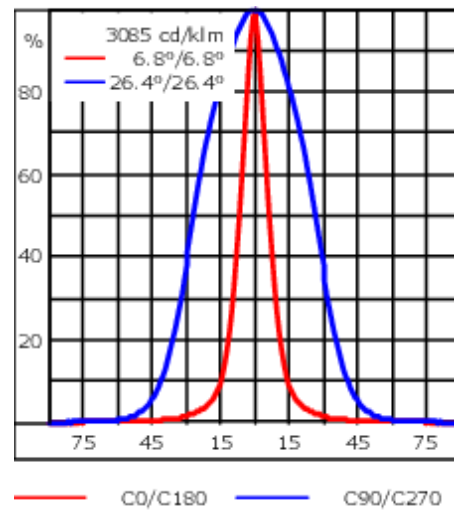

FLC301 Space frame

Spécifications

Description du matériel

Corps	Corps en fonte d'aluminium
Lentille	Verre de sécurité
Couleurs	RAL9004 Noir de sécurité RAL9007 Aluminium gris RAL7016 Gris anthracite RAL9016 Blanc signalisation
Joint	Joint silicone CCG®
Visserie	PCS Inox avec revêtement polymère
IP	IP66
IK	IK07
Protection contre la corrosion	5CE

Description électrique

Driver	Driver électronique séparé thermiquement

Informations complémentaires

Durée de vie	Ta=25° L90B10 > 90000h
Classe d'efficacité énergétique	D-E