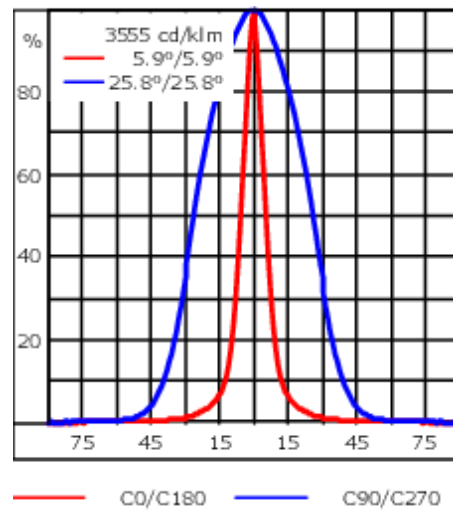

FLC301 Space frame

Spécifications

Description du matériel

Corps	Corps en fonte d'aluminium
Lentille	Verre de sécurité
Couleurs	RAL9004 Noir de sécurité RAL9007 Aluminium gris RAL7016 Gris anthracite RAL9016 Blanc signalisation
Joint	Joint silicone CCG®
Visserie	PCS Inox avec revêtement polymère
IP	IP66
IK	IK07
Protection contre la corrosion	5CE

Description électrique

Driver	Driver électronique séparé thermiquement

Informations complémentaires

Durée de vie	Ta=25° L90B10 > 90000h
Classe d'efficacité énergétique	D-E

WE-EF Switzerland AG

Himmelrichstrasse 6, 6003 Luzern - Téléphone: +41 22 752 49 94

info.switzerland@we-ef.com - <https://we-ef.com/ch_fr>

Sous réserve de modifications techniques et d'erreurs. - Généré le 23/11/2024