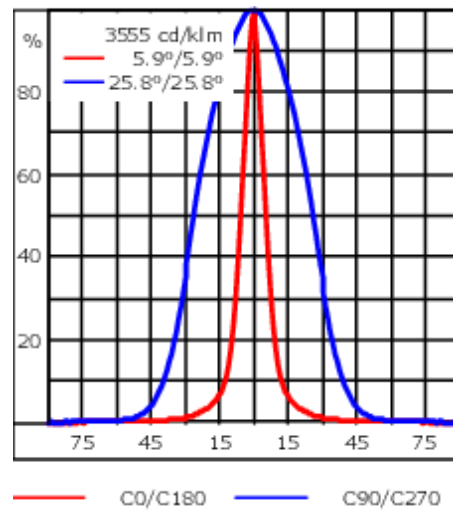

FLC301 Space frame

Spécifications

Description du matériel

Corps	Corps en fonte d'aluminium
Lentille	Verre de sécurité
Couleurs	RAL9004 Noir de sécurité RAL9007 Aluminium gris RAL7016 Gris anthracite RAL9016 Blanc signalisation
Joint	Joint silicone CCG®
Visserie	PCS Inox avec revêtement polymère
IP	IP66
IK	IK07
Protection contre la corrosion	5CE

Description électrique

Driver	Driver électronique séparé thermiquement

Informations complémentaires

Durée de vie	Ta=25° L90B10 > 90000h
Classe d'efficacité énergétique	D-E